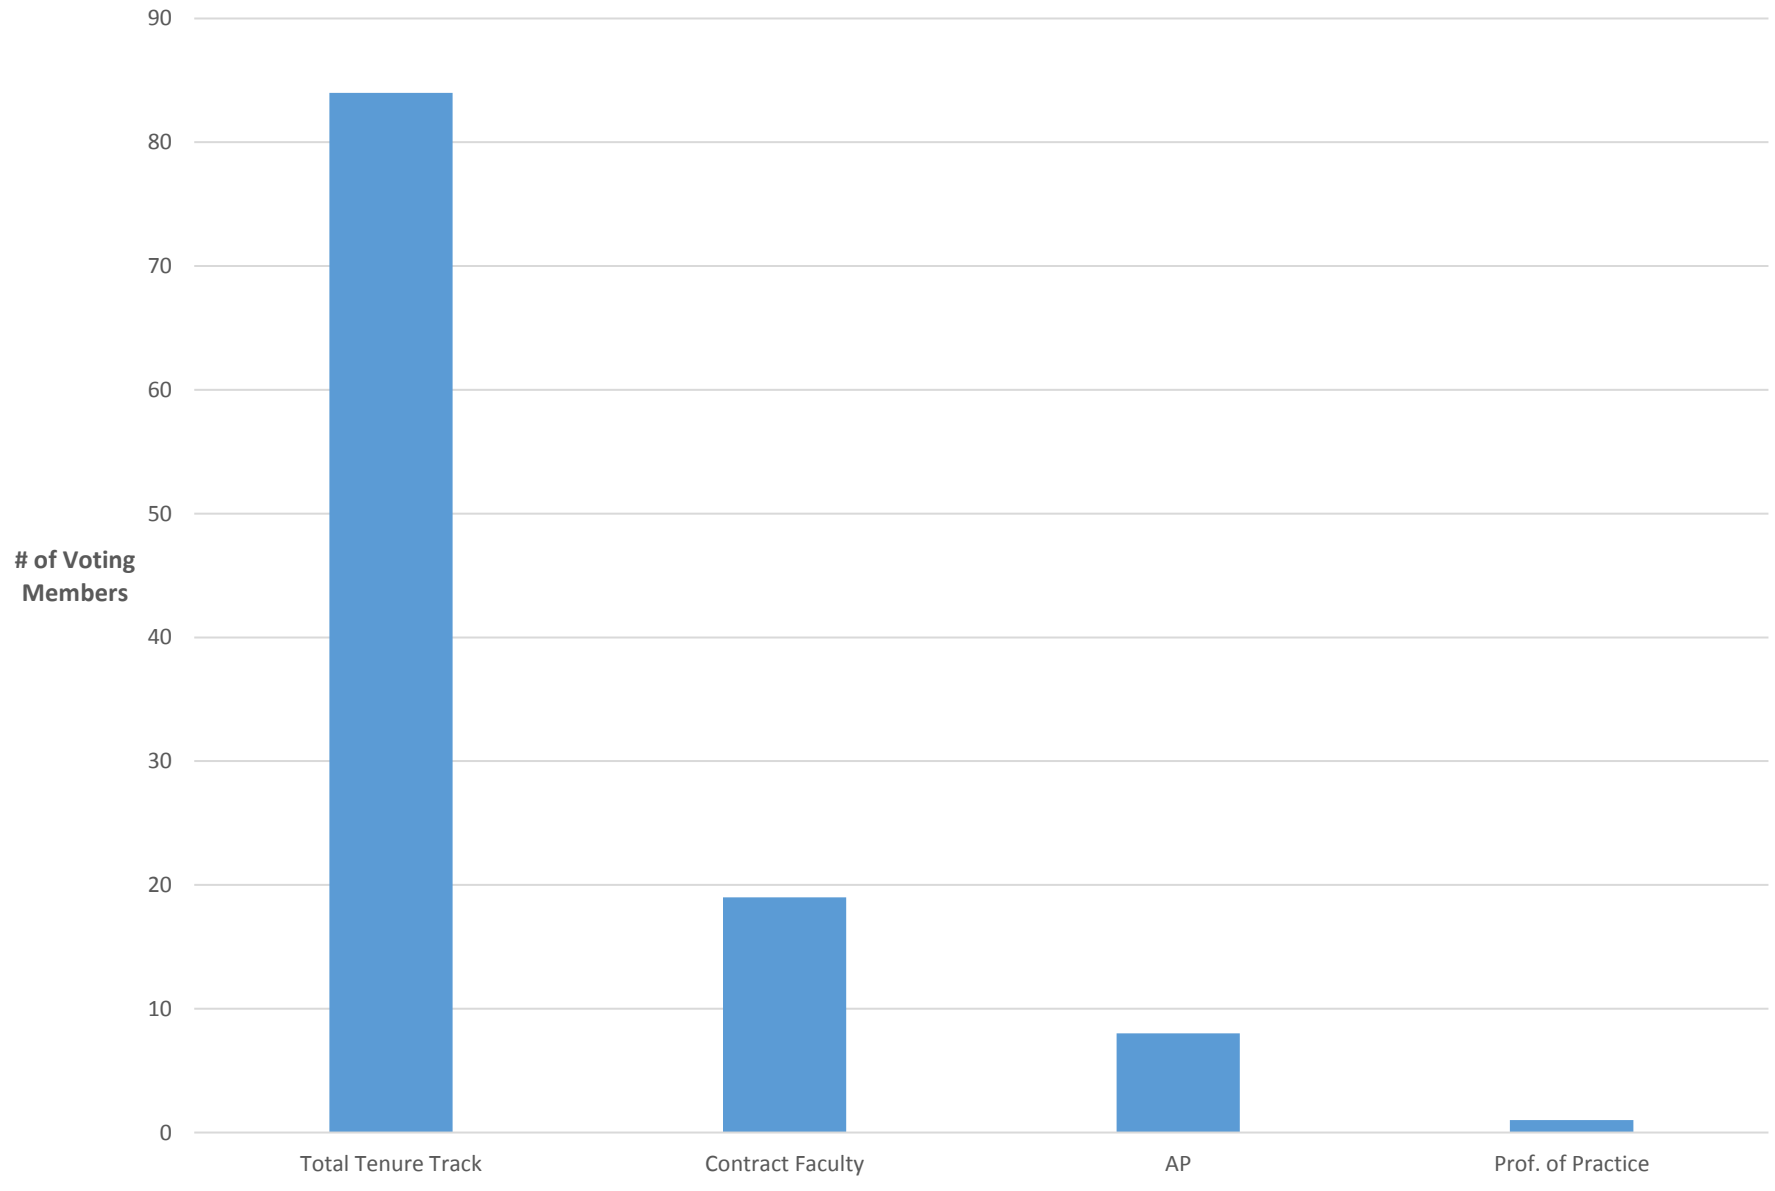

Senate Voting Members by Job Classification All Campuses AY2014-15

Senate Members Job Classifications by Campus AY2014-15

Senate Members Job Classifications by Campus and Title AY2014-15

Senate Members by Gender All Campus - AY2014-15

Senate Members by Gender and Campus AY 2014-15

UAC Members by Job Classifications AY2014-15

Additional Statistics

**UAC Tenure/Tenure Track vs NTT
AY 10/11 to AY 14/15**

**UAC Members by Gender
AY2014-2015**

**Total Number in UAC by Gender
AY 10/11 to AY 14/15**

**Senate President by Gender
Last 10 Years**

**Senate President by Gender
49 Year Total**

**Senate President by Gender
AY 10/11 to AY 14/15**