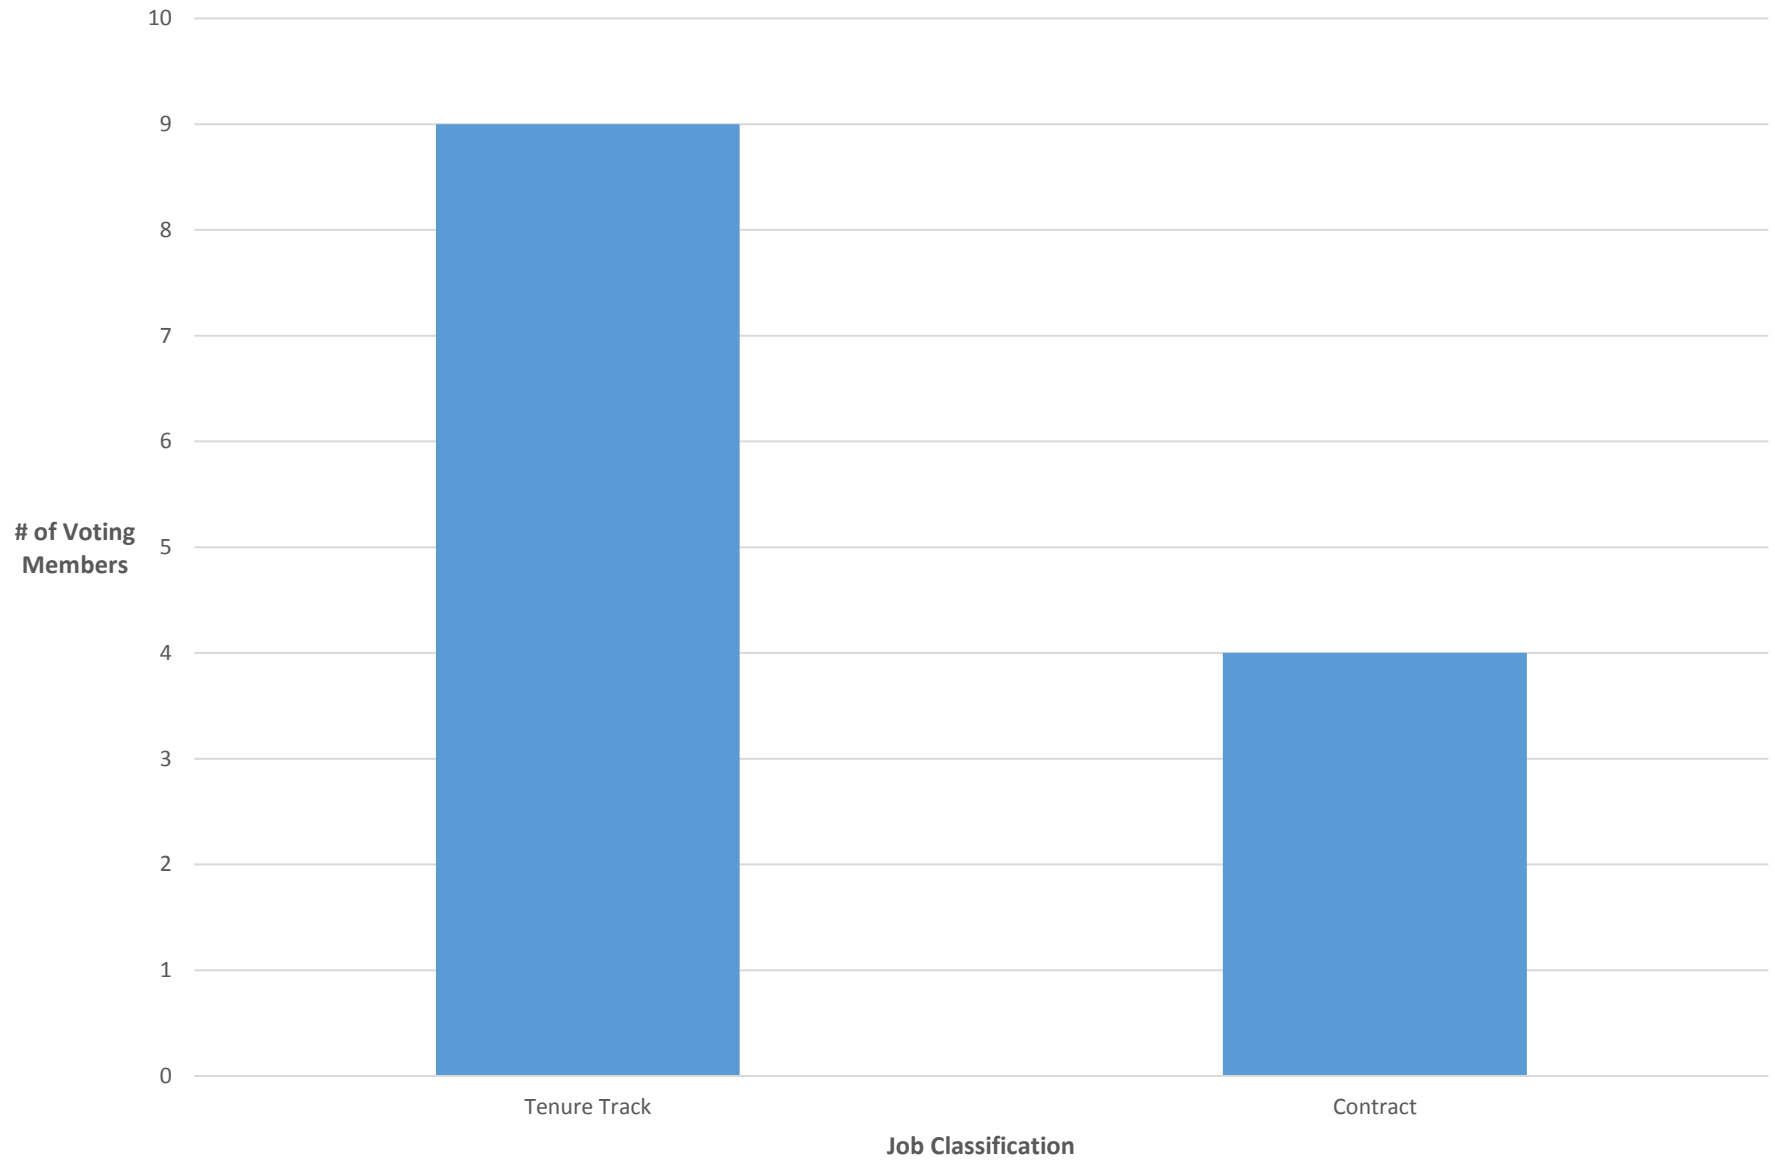

UAC Members by Job Classifications AY2014-15