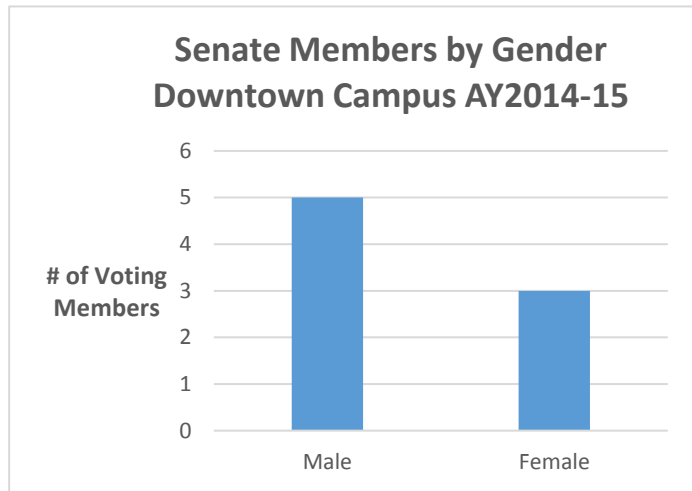

Senate Members by Gender and Campus AY 2014-15