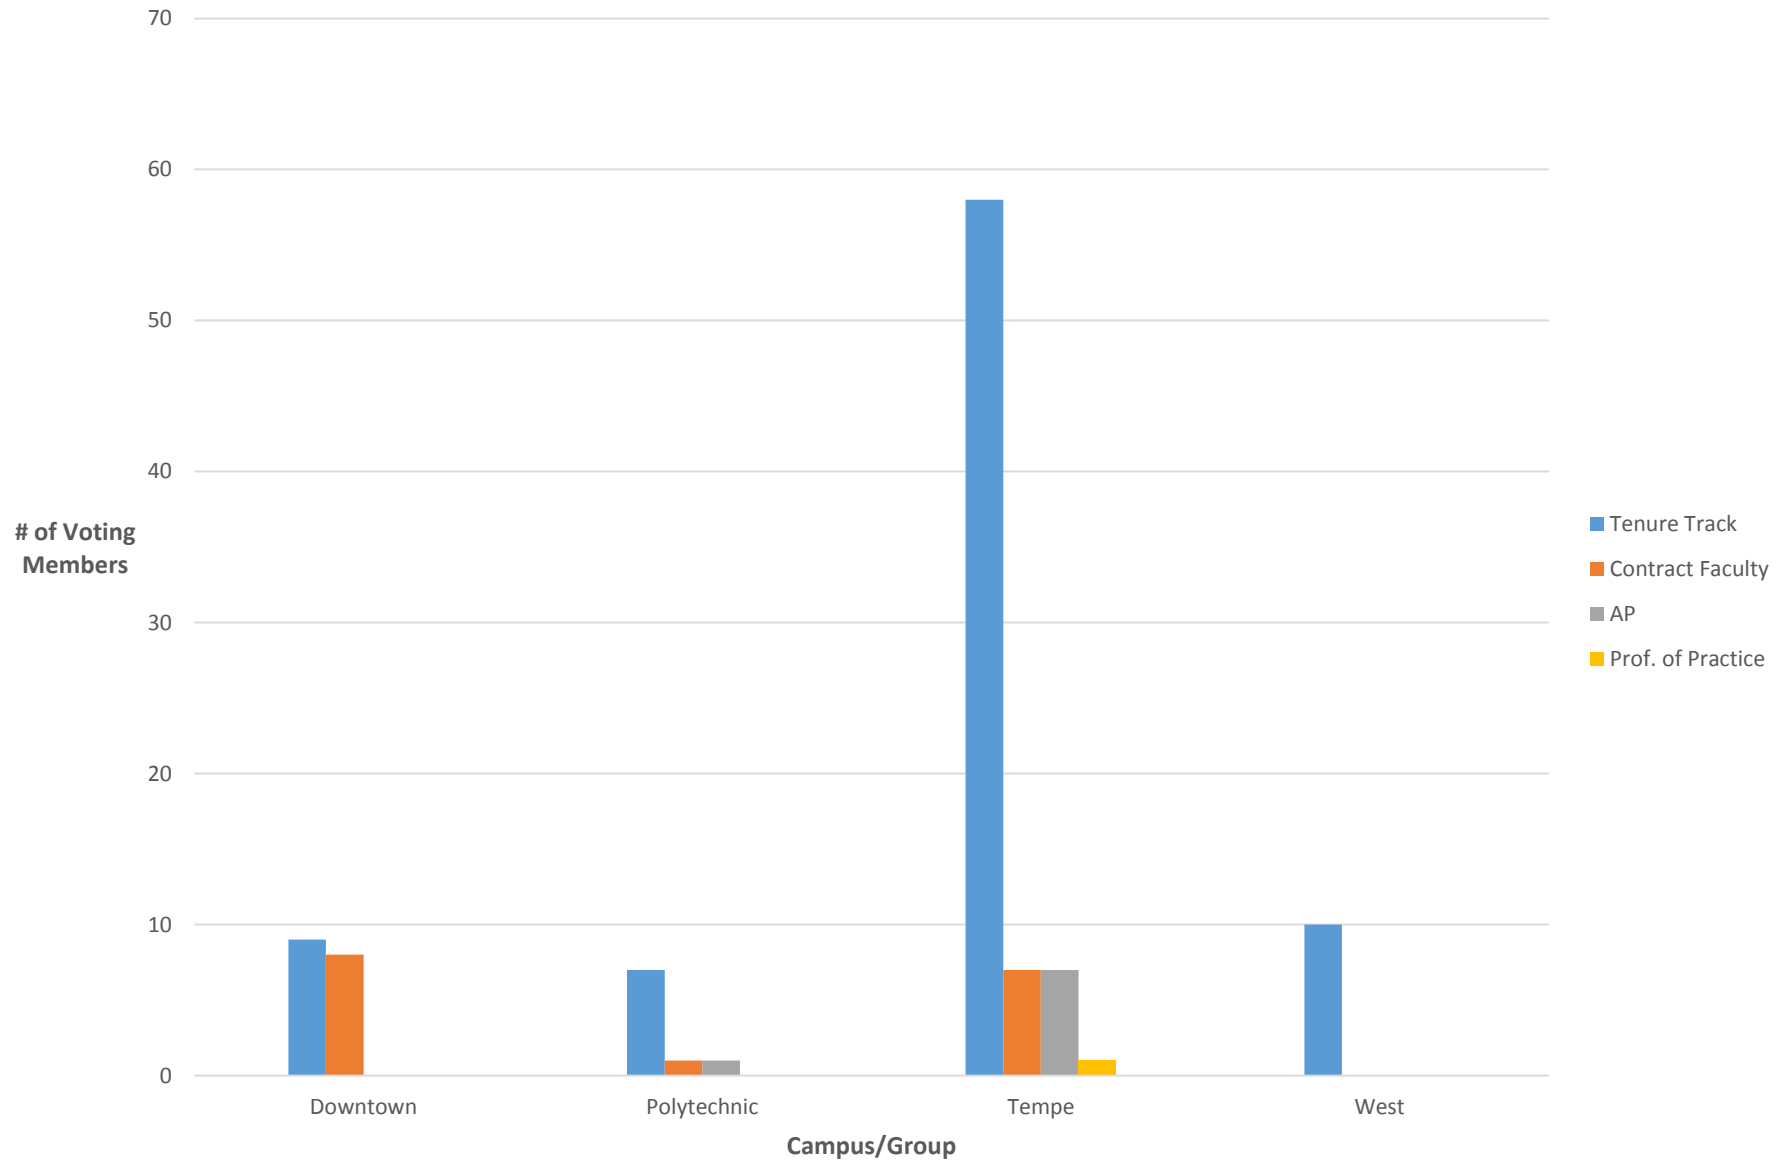

Senate Voting Members by Job Classification All Campuses AY2014-15

Senate Members Job Classifications by Campus AY2014-15

Senate Members Job Classifications by Campus and Title AY2014-15

Senate Members by Gender All Campus - AY2014-15

Senate Members by Gender and Campus AY 2014-15

UAC Members by Job Classifications AY2014-15

Additional Statistics

**UAC Tenure/Tenure Track vs NTT
AY 10/11 to AY 14/15**

**UAC Members by Gender
AY2014-2015**

**Total Number in UAC by Gender
AY 10/11 to AY 14/15**

**Senate President by Gender
Last 10 Years**

**Senate President by Gender
49 Year Total**

**Senate President by Gender
AY 10/11 to AY 14/15**