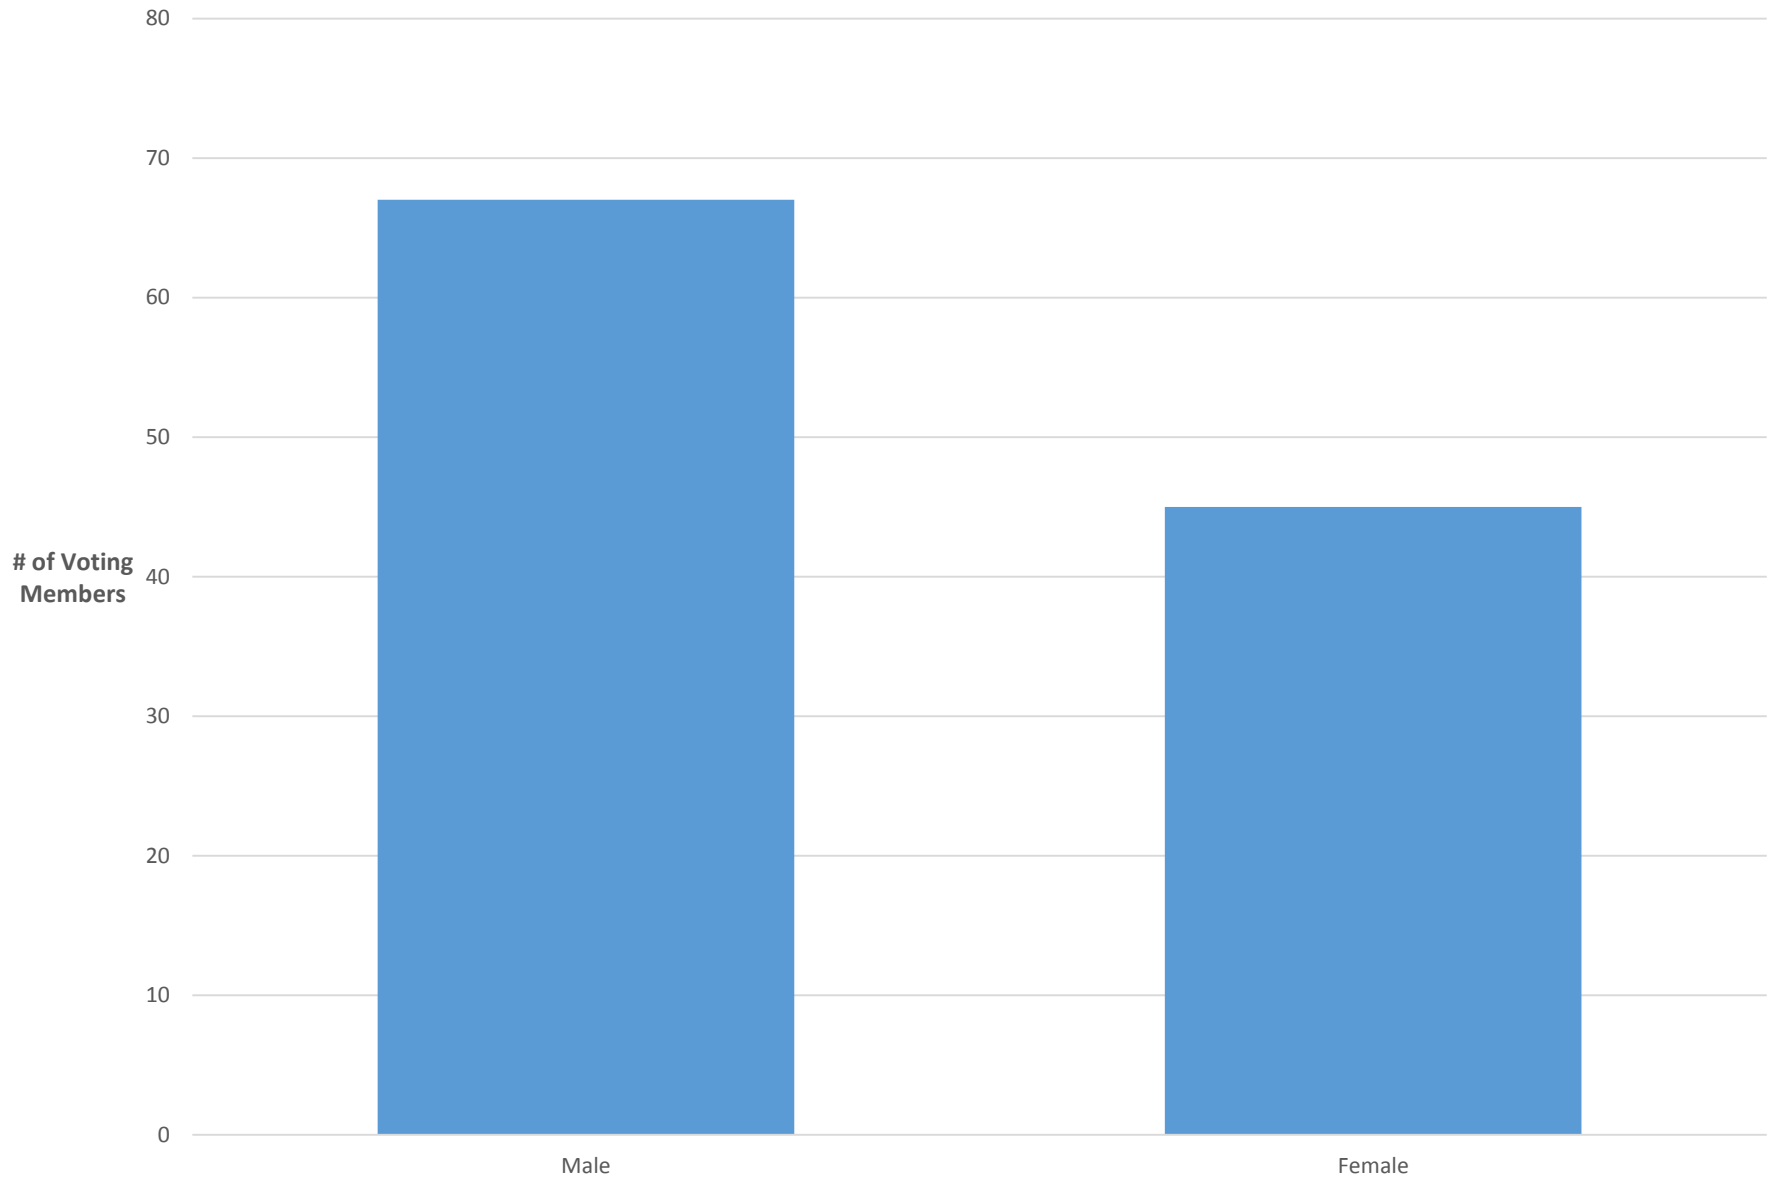

Senate Voting Members by Job Classification All Campuses AY2014-15

Senate Members Job Classifications by Campus AY2014-15

Senate Members Job Classifications by Campus and Title AY2014-15

Senate Members by Gender All Campus - AY2014-15

Senate Members by Gender and Campus AY 2014-15

UAC Members by Job Classifications AY2014-15

Additional Statistics

**UAC Tenure/Tenure Track vs NTT
AY 10/11 to AY 14/15**

**UAC Members by Gender
AY2014-2015**

**Total Number in UAC by Gender
AY 10/11 to AY 14/15**

**Senate President by Gender
Last 10 Years**

**Senate President by Gender
49 Year Total**

**Senate President by Gender
AY 10/11 to AY 14/15**