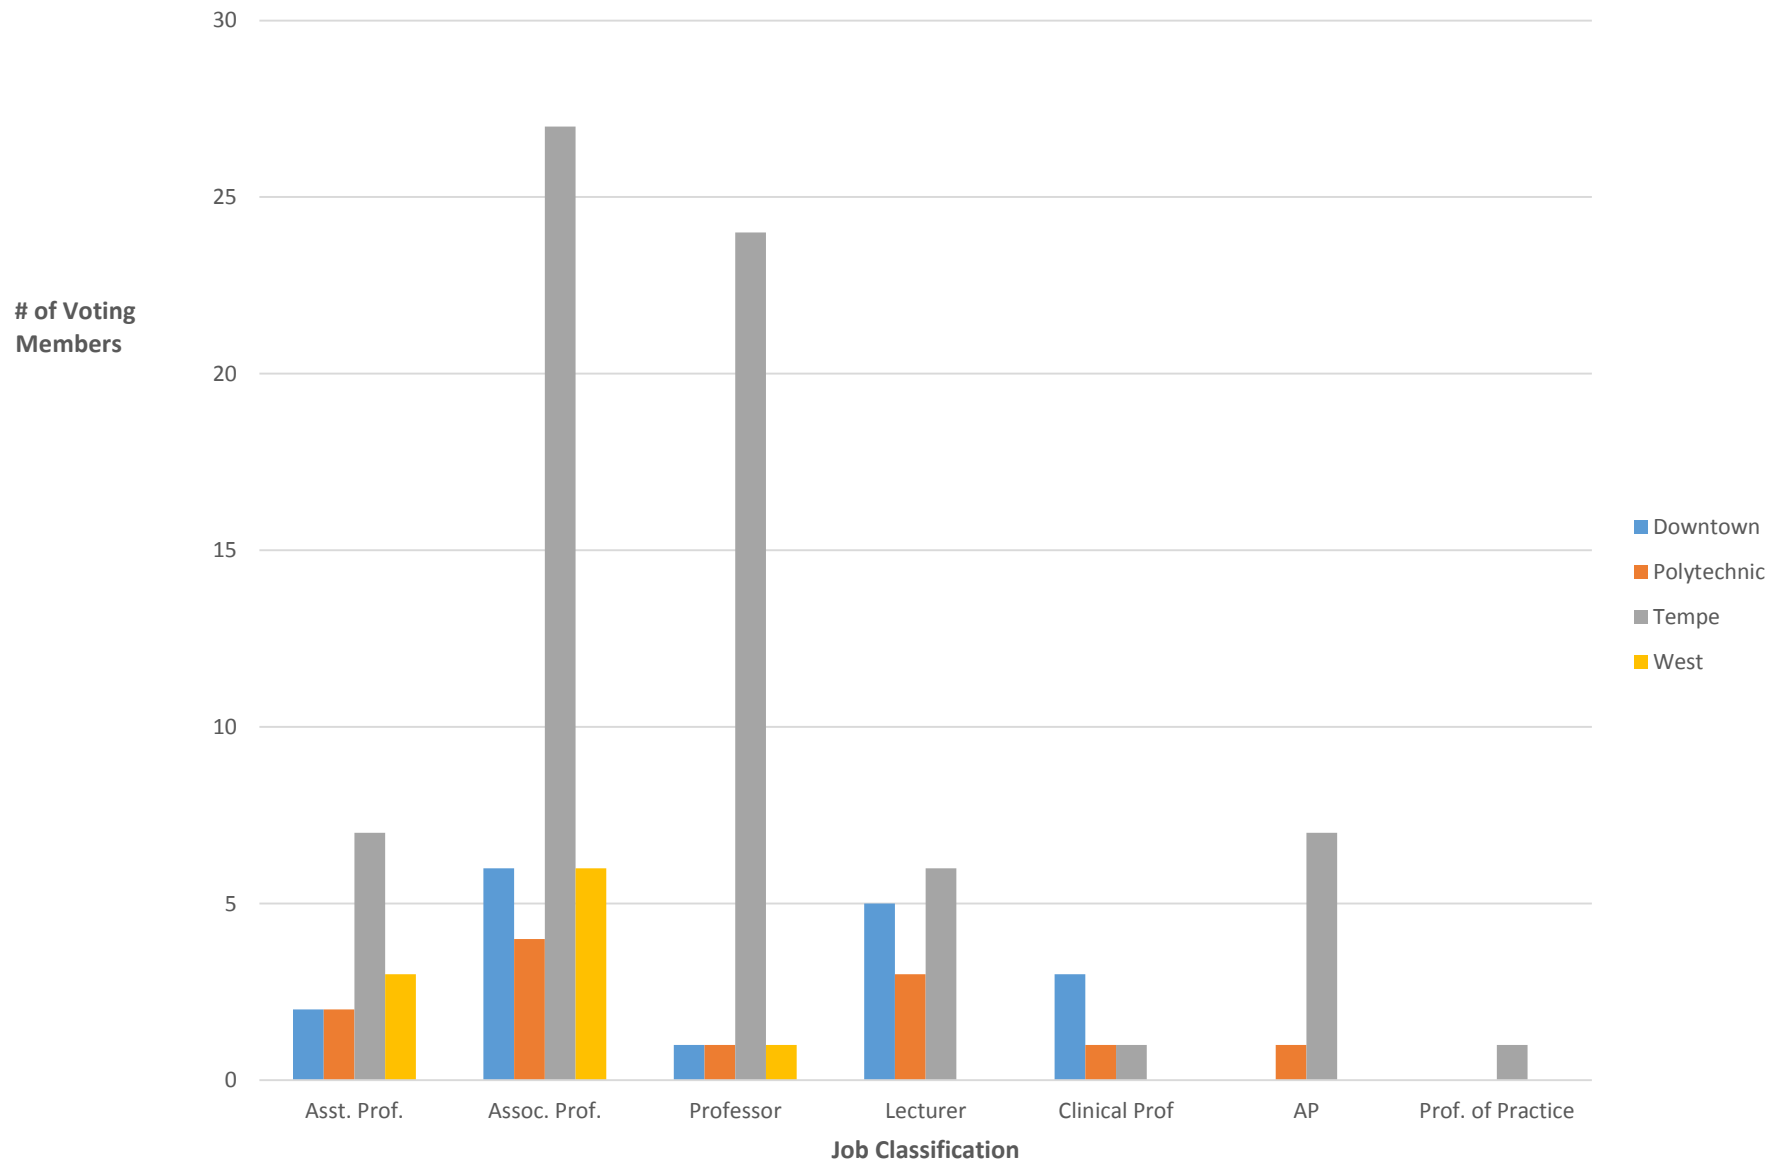

Senate Voting Members by Job Classification All Campuses AY2014-15

Senate Members Job Classifications by Campus AY2014-15

Senate Members Job Classifications by Campus and Title AY2014-15

Senate Members by Gender All Campus - AY2014-15

Senate Members by Gender and Campus AY 2014-15

UAC Members by Job Classifications AY2014-15

Additional Statistics

**UAC Tenure/Tenure Track vs NTT
AY 10/11 to AY 14/15**

**UAC Members by Gender
AY2014-2015**

**Total Number in UAC by Gender
AY 10/11 to AY 14/15**

**Senate President by Gender
Last 10 Years**

**Senate President by Gender
49 Year Total**

**Senate President by Gender
AY 10/11 to AY 14/15**