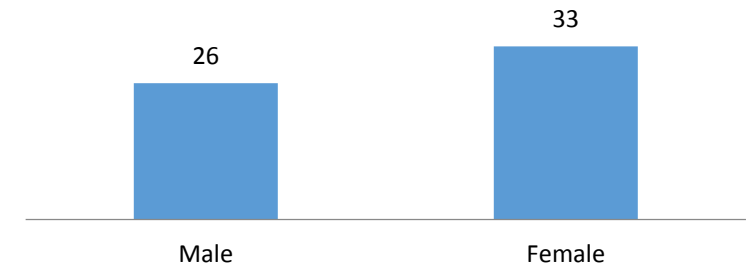

Senate Members by Gender and Campus AY 2014-15

UAC Members by Job Classifications AY2014-15

Additional Statistics

**UAC Tenure/Tenure Track vs NTT
AY 10/11 to AY 14/15**

**UAC Members by Gender
AY2014-2015**

**Total Number in UAC by Gender
AY 10/11 to AY 14/15**

**Senate President by Gender
Last 10 Years**

**Senate President by Gender
49 Year Total**

**Senate President by Gender
AY 10/11 to AY 14/15**