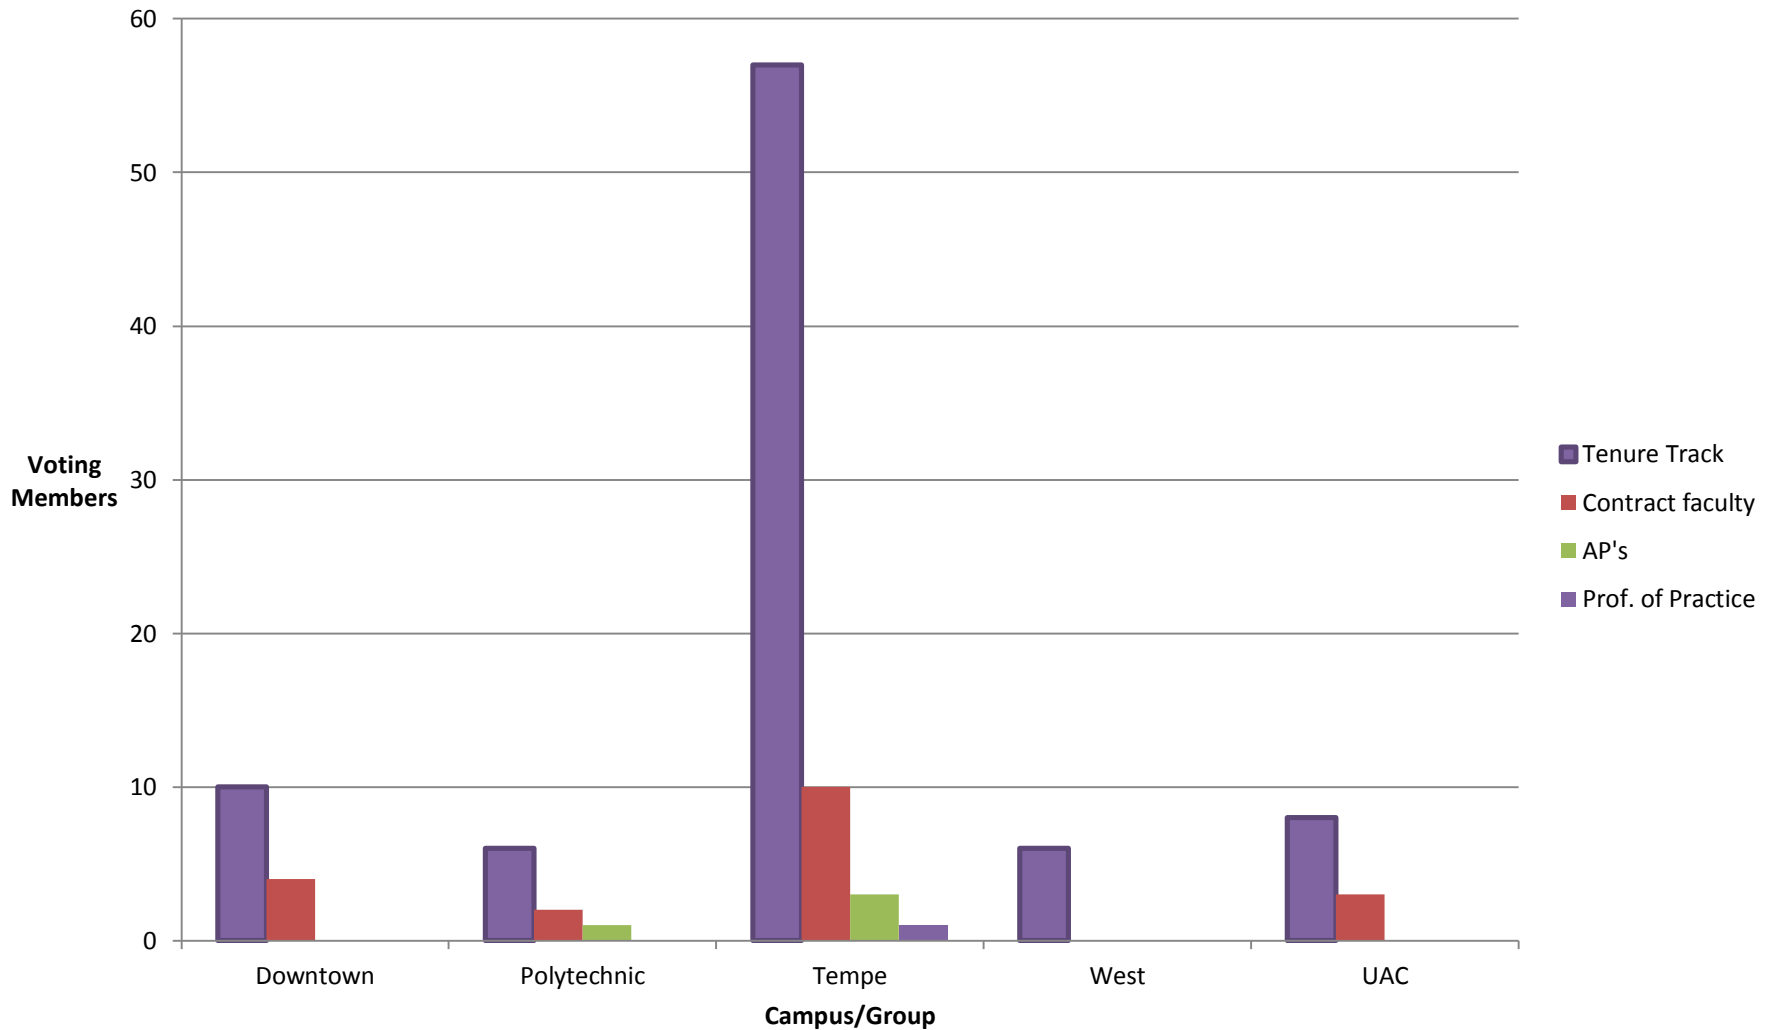

Senate Job Classifications

All Campuses-SP2014

Senate Job Classifications by Campus April 2014

Senate Job Classifications by Campus & Title Spring 2014

Senate Members by Gender All Campuses-SP2014

**Senate Members by Gender
Downtown Campus-SP2014**

**Senate Members by Gender
Polytechnic Campus-SP2014**

**Senate Members by Gender
Tempe Campus-SP2014**

**Senate Members by Gender
West Campus-SP2014**