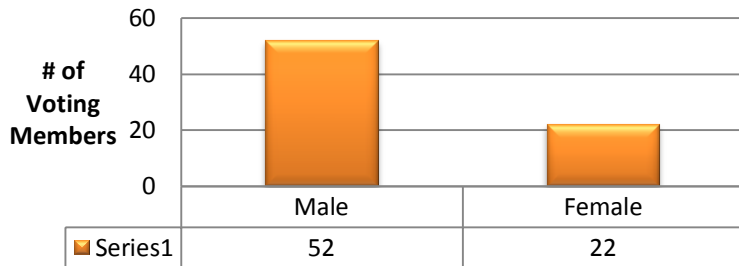

Senate Job Classifications

All Campuses-SP2014

Senate Job Classifications by Campus April 2014

Senate Job Classifications by Campus & Title Spring 2014

Senate Members by Gender All Campuses-SP2014

**Senate Members by Gender
Downtown Campus-SP2014**

**Senate Members by Gender
Polytechnic Campus-SP2014**

**Senate Members by Gender
Tempe Campus-SP2014**

**Senate Members by Gender
West Campus-SP2014**