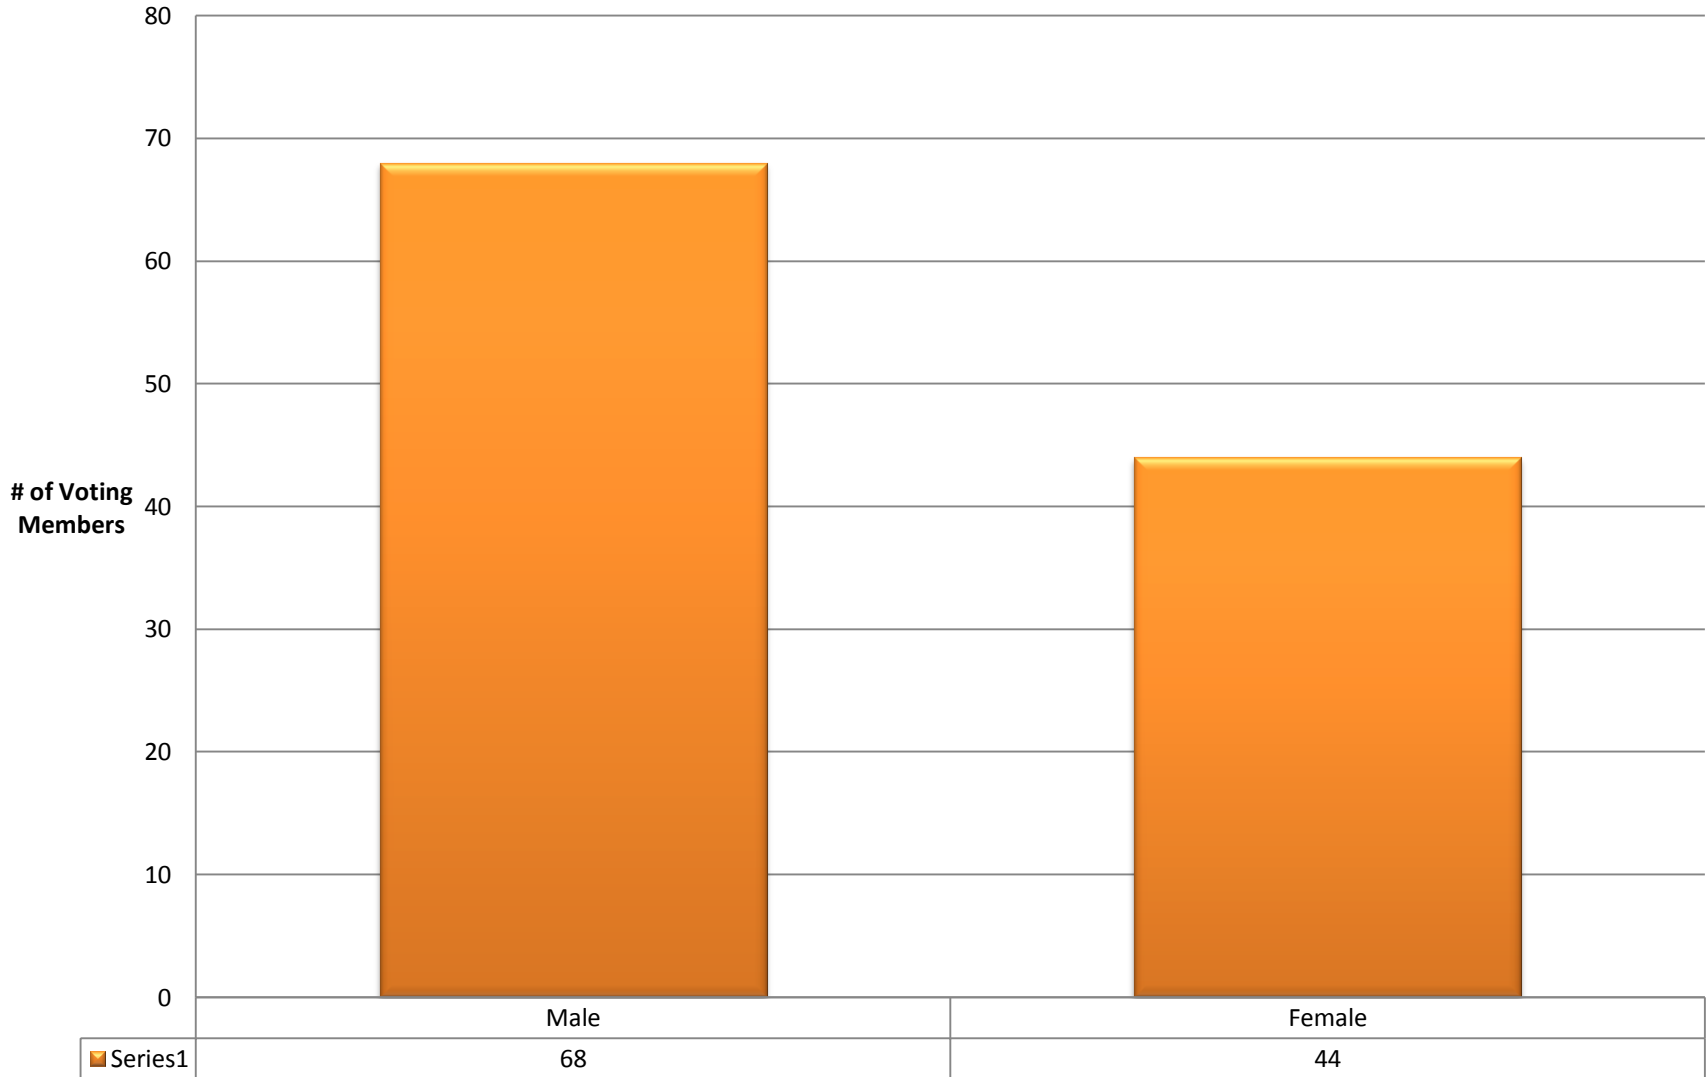

Senate Job Classifications

All Campuses-SP2014

Senate Job Classifications by Campus April 2014

Senate Job Classifications by Campus & Title Spring 2014

Senate Members by Gender All Campuses-SP2014

**Senate Members by Gender
Downtown Campus-SP2014**

**Senate Members by Gender
Polytechnic Campus-SP2014**

**Senate Members by Gender
Tempe Campus-SP2014**

**Senate Members by Gender
West Campus-SP2014**