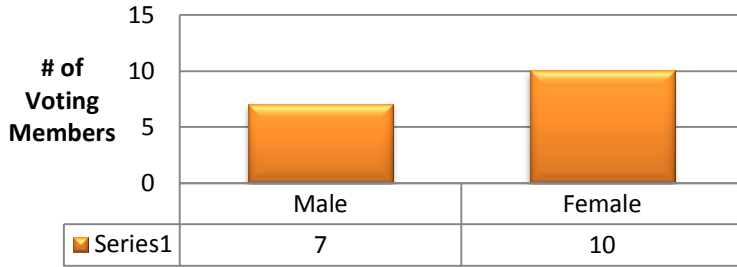

Senate Job Classifications

All Campuses-SP2014

Senate Job Classifications by Campus April 2014

Senate Job Classifications by Campus & Title Spring 2014

Senate Members by Gender All Campuses-SP2014

**Senate Members by Gender
Downtown Campus-SP2014**

**Senate Members by Gender
Polytechnic Campus-SP2014**

**Senate Members by Gender
Tempe Campus-SP2014**

**Senate Members by Gender
West Campus-SP2014**