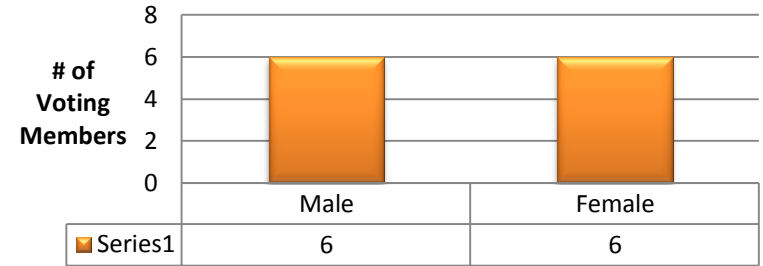

Senate Job Classifications

All Campuses-SP2014

Senate Job Classifications by Campus April 2014

Senate Job Classifications by Campus & Title Spring 2014

Senate Members by Gender All Campuses-SP2014

**Senate Members by Gender
Downtown Campus-SP2014**

**Senate Members by Gender
Polytechnic Campus-SP2014**

**Senate Members by Gender
Tempe Campus-SP2014**

**Senate Members by Gender
West Campus-SP2014**