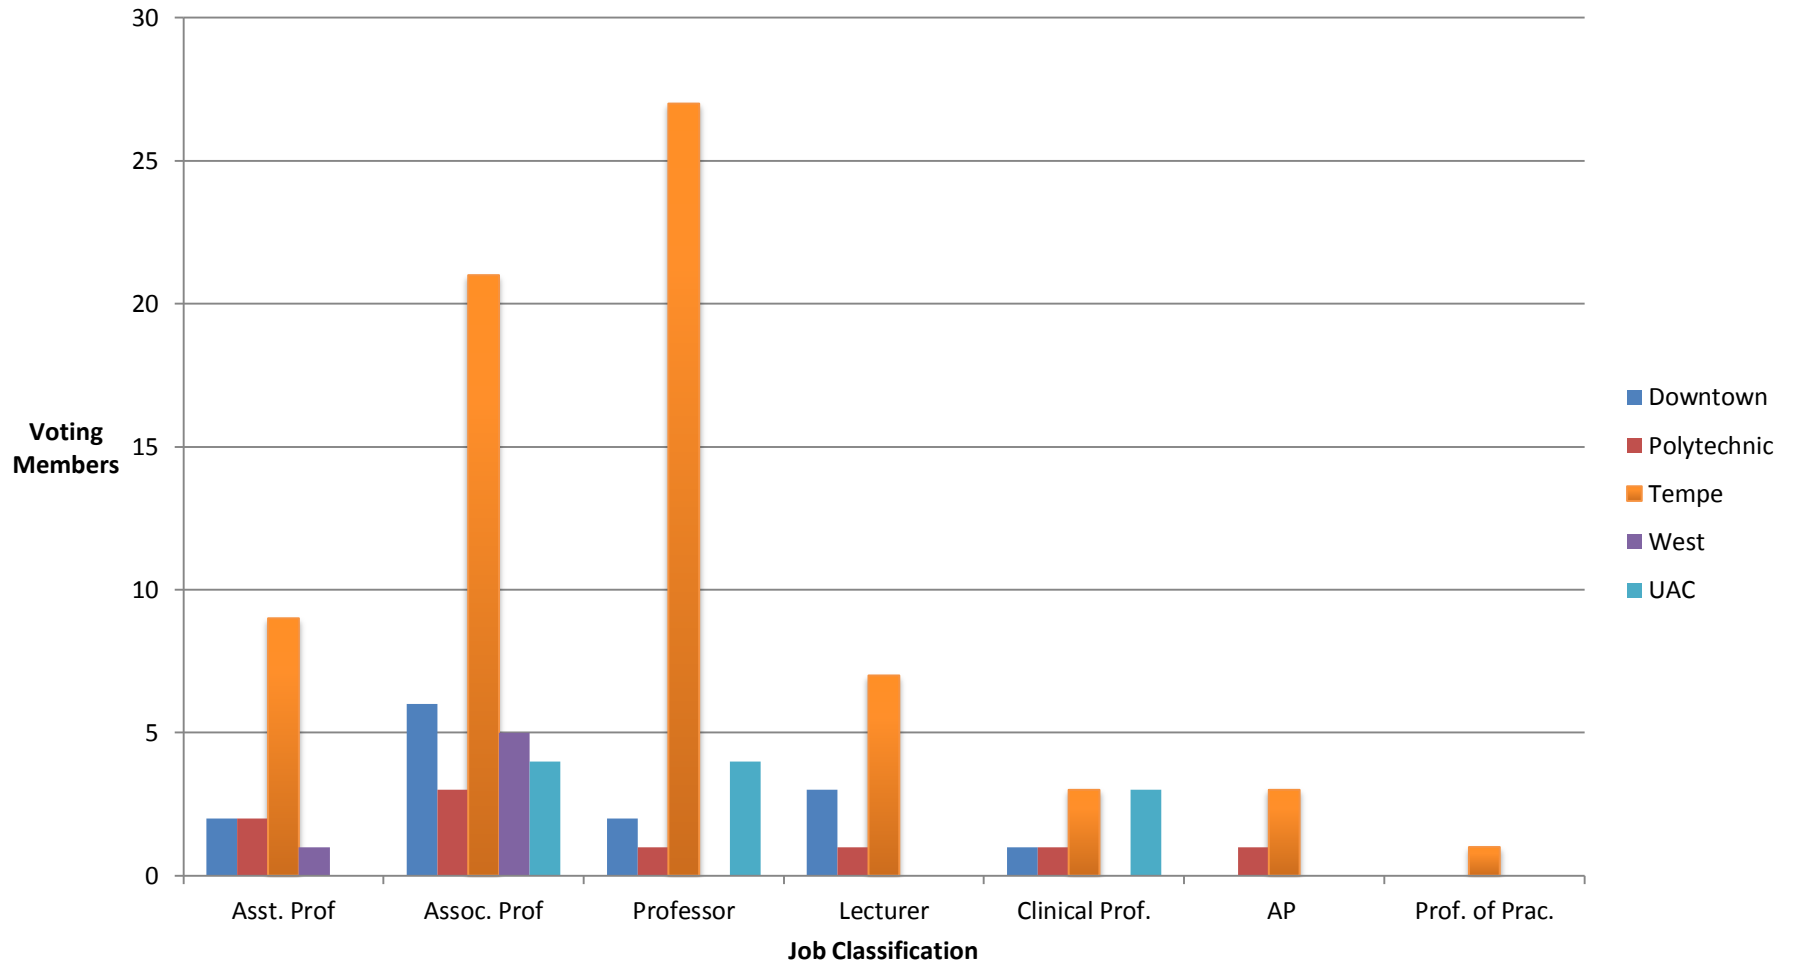

Senate Job Classifications

All Campuses-SP2014

Senate Job Classifications by Campus April 2014

Senate Job Classifications by Campus & Title Spring 2014

Senate Members by Gender All Campuses-SP2014

**Senate Members by Gender
Downtown Campus-SP2014**

**Senate Members by Gender
Polytechnic Campus-SP2014**

**Senate Members by Gender
Tempe Campus-SP2014**

**Senate Members by Gender
West Campus-SP2014**