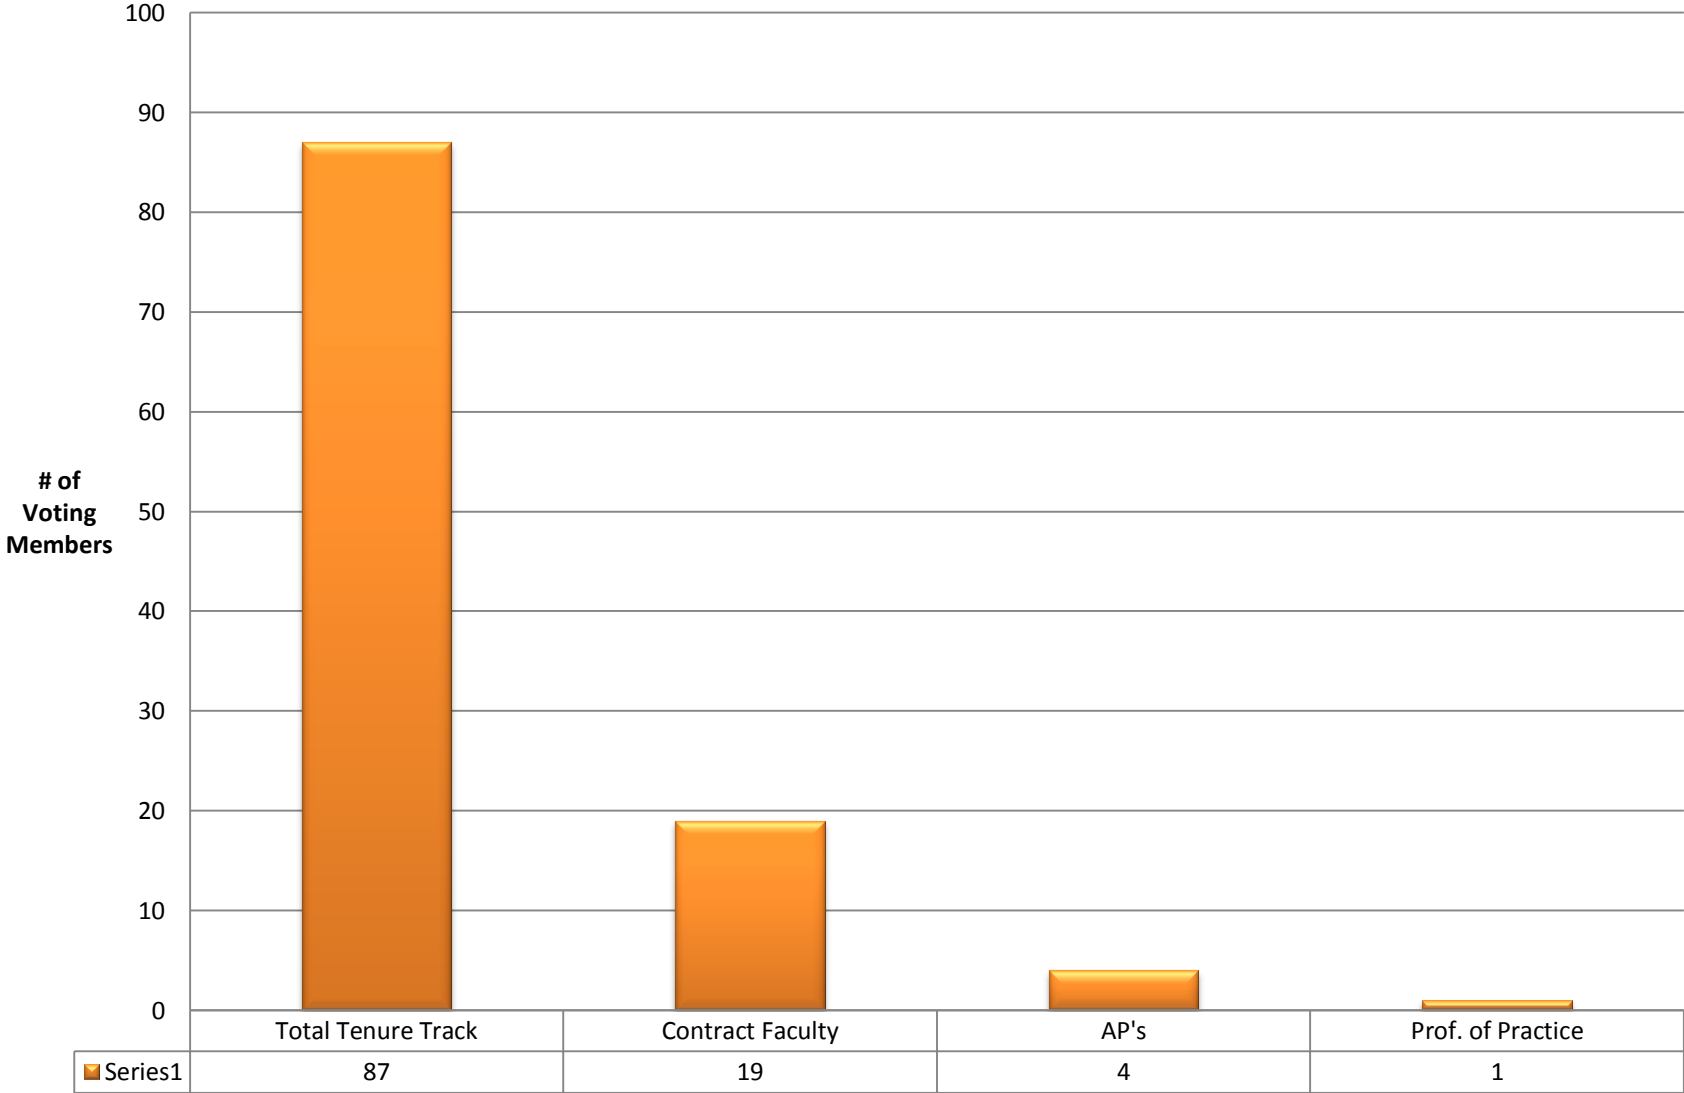

Senate Job Classifications

All Campuses-SP2014

Senate Job Classifications by Campus April 2014

Senate Job Classifications by Campus & Title Spring 2014

Senate Members by Gender All Campuses-SP2014

**Senate Members by Gender
Downtown Campus-SP2014**

**Senate Members by Gender
Polytechnic Campus-SP2014**

**Senate Members by Gender
Tempe Campus-SP2014**

**Senate Members by Gender
West Campus-SP2014**