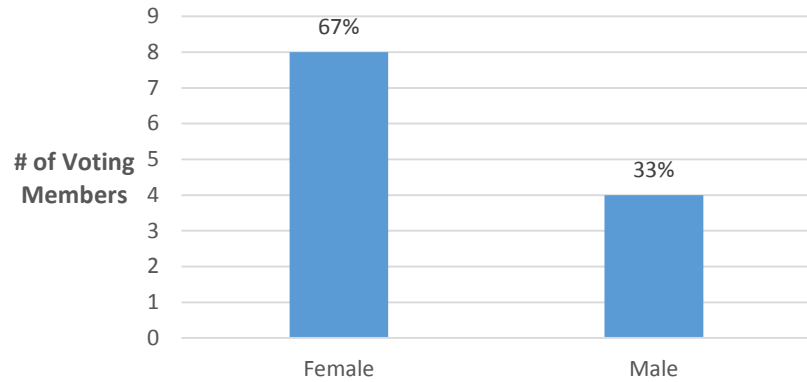

Senate Members by Gender
ALL Campuses Ay 2015-16

*Not including faculty with admin appointments, data from ASU Institutional Analysis

**UAC Members by Gender
AY2015-16**

**Senate Members by Gender
 Downtown Phoenix Campus AY 2015-16**

**Senate Members by Gender
 Polytechnic Campus AY2015-16**

**Senate Members by Gender
 Tempe Campus AY 2015-16**

**Senate Members by Gender
 West Campus AY2015-16**

Senate President Historical Stats

UAC Historical Stats