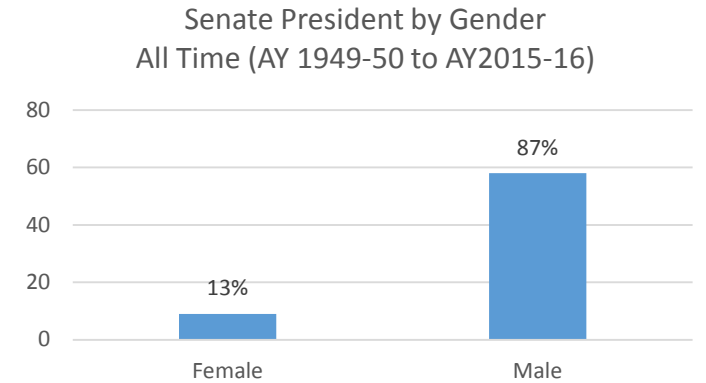

Senate Members by Gender
ALL Campuses Ay 2015-16

*Not including faculty with admin appointments, data from ASU Institutional Analysis

**UAC Members by Gender
AY2015-16**

**Senate Members by Gender
 Downtown Phoenix Campus AY 2015-16**

**Senate Members by Gender
 Polytechnic Campus AY2015-16**

**Senate Members by Gender
 Tempe Campus AY 2015-16**

**Senate Members by Gender
 West Campus AY2015-16**

Senate President Historical Stats

UAC Historical Stats