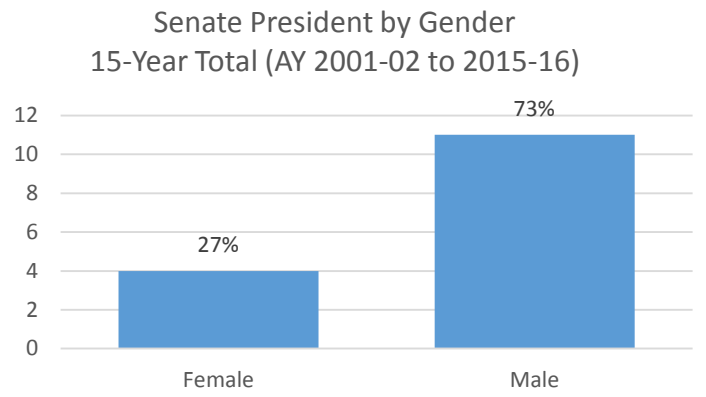

Senate Members by Gender
ALL Campuses Ay 2015-16

*Not including faculty with admin appointments, data from ASU Institutional Analysis

**UAC Members by Gender
AY2015-16**

**Senate Members by Gender
 Downtown Phoenix Campus AY 2015-16**

**Senate Members by Gender
 Polytechnic Campus AY2015-16**

**Senate Members by Gender
 Tempe Campus AY 2015-16**

**Senate Members by Gender
 West Campus AY2015-16**

Senate President Historical Stats

UAC Historical Stats