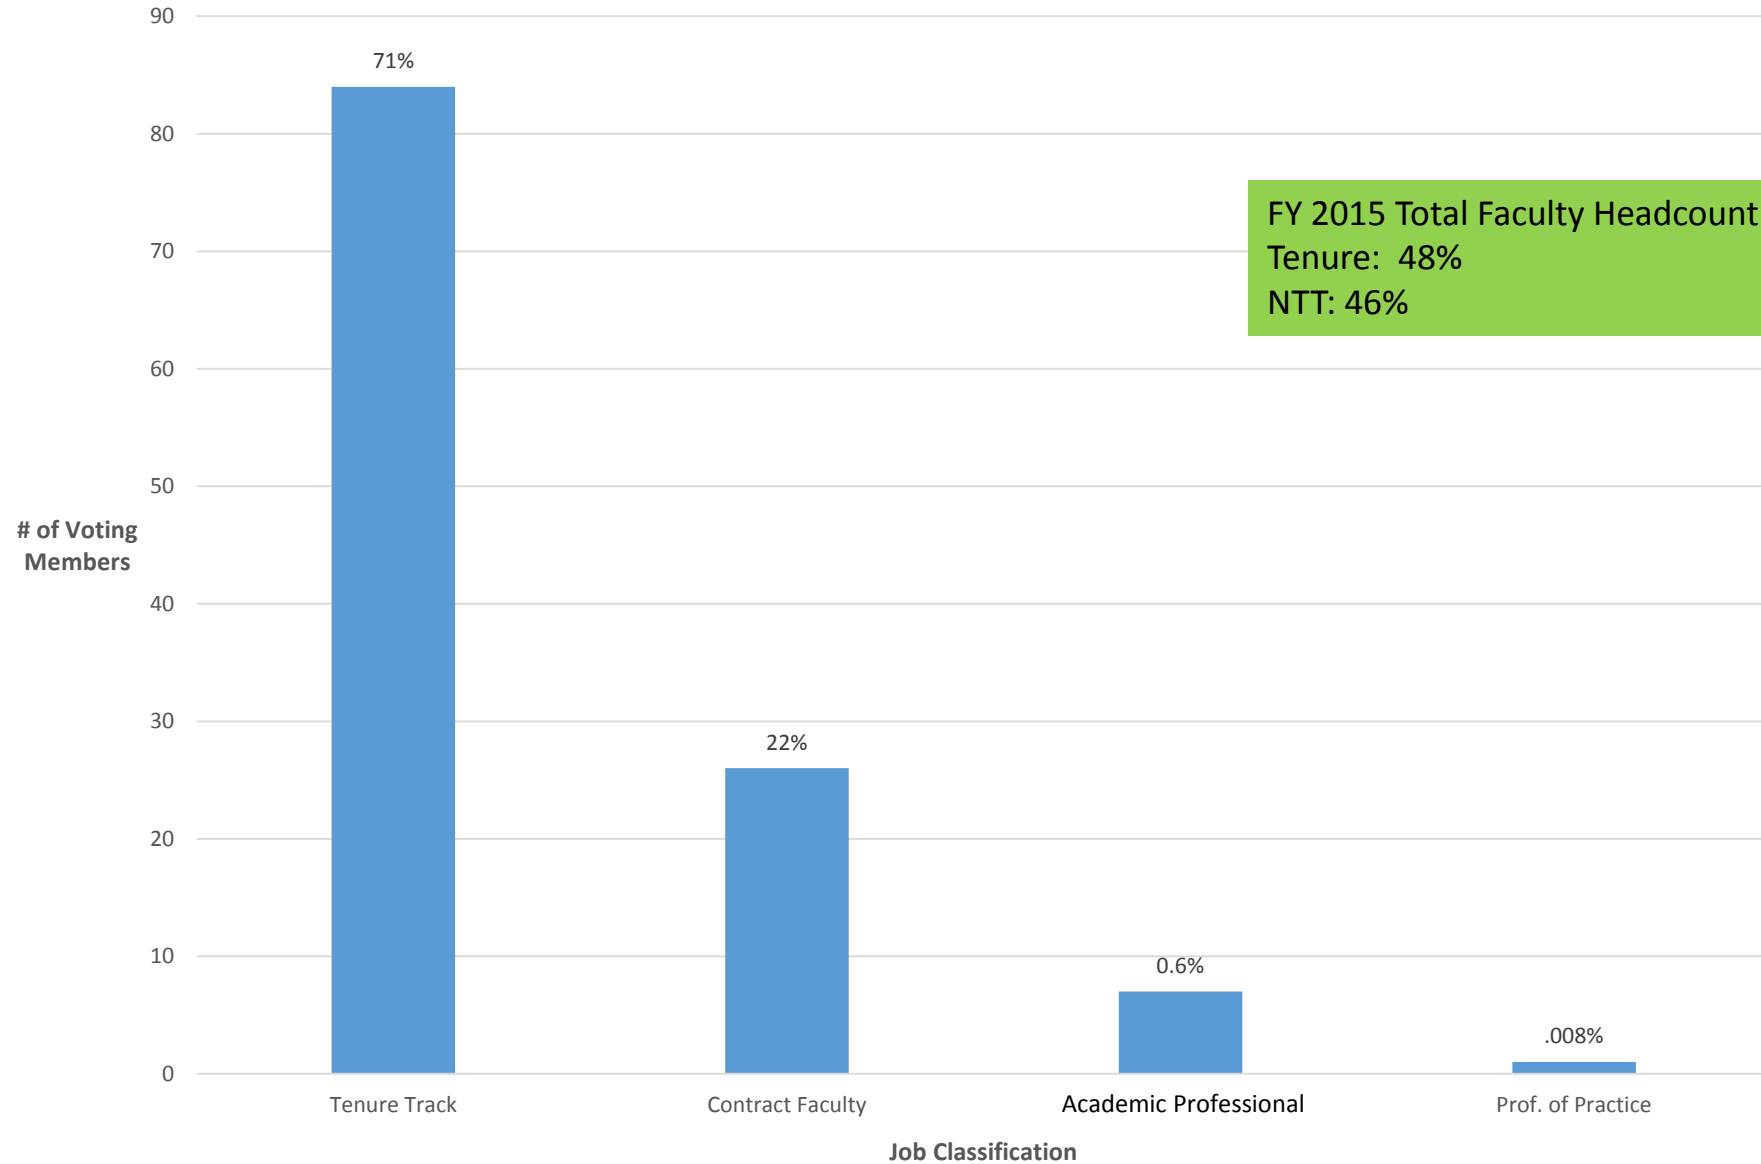

Senate Members by Job Classification AY 2015-16

*Not including faculty with admin appointments, data from ASU Institutional Analysis