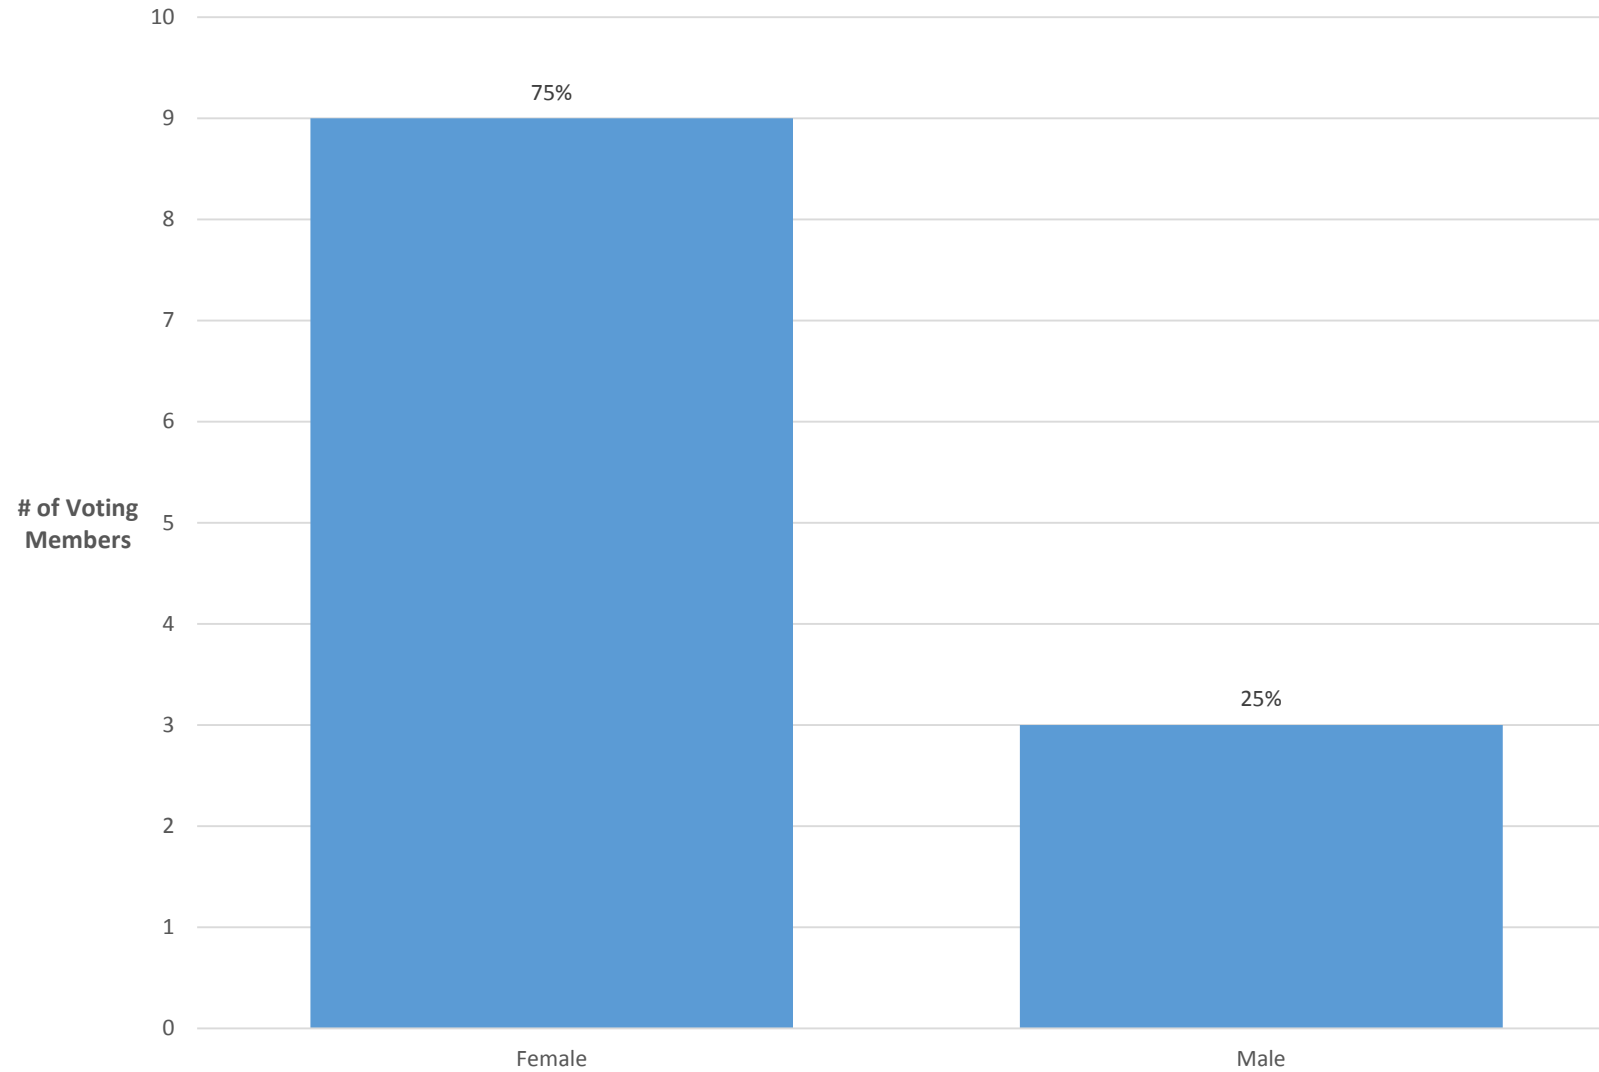

**UAC Members Job Classifications
AY2015-16**

Senate Members Job Classifications by Campus
AY2015-16

**Senate Members Job Title/Classifications by Campus
 AY2015-16**

FY 2015 Total Faculty Headcount*
Female: 46%
Male: 54%

Senate Members by Gender
ALL Campuses Ay 2015-16

*Not including faculty with admin appointments, data from ASU Institutional Analysis

**UAC Members by Gender
AY2015-16**

**Senate Members by Gender
 Downtown Phoenix Campus AY 2015-16**