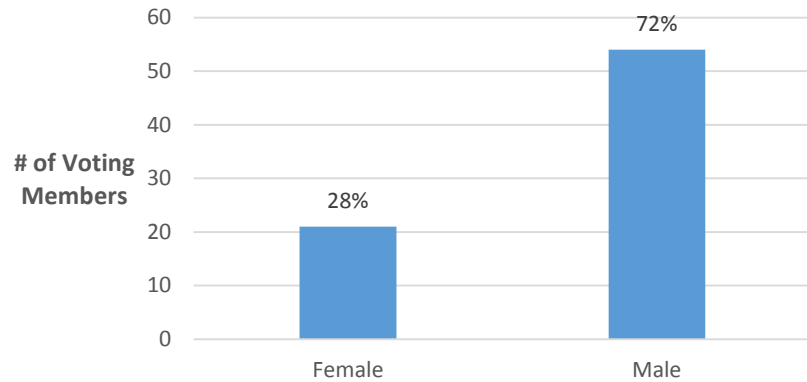

Senate Members by Gender
ALL Campuses Ay 2015-16

*Not including faculty with admin appointments, data from ASU Institutional Analysis

**UAC Members by Gender
AY2015-16**

**Senate Members by Gender
 Downtown Phoenix Campus AY 2015-16**

**Senate Members by Gender
 Polytechnic Campus AY2015-16**

**Senate Members by Gender
 Tempe Campus AY 2015-16**

**Senate Members by Gender
 West Campus AY2015-16**

Senate President Historical Stats

UAC Historical Stats