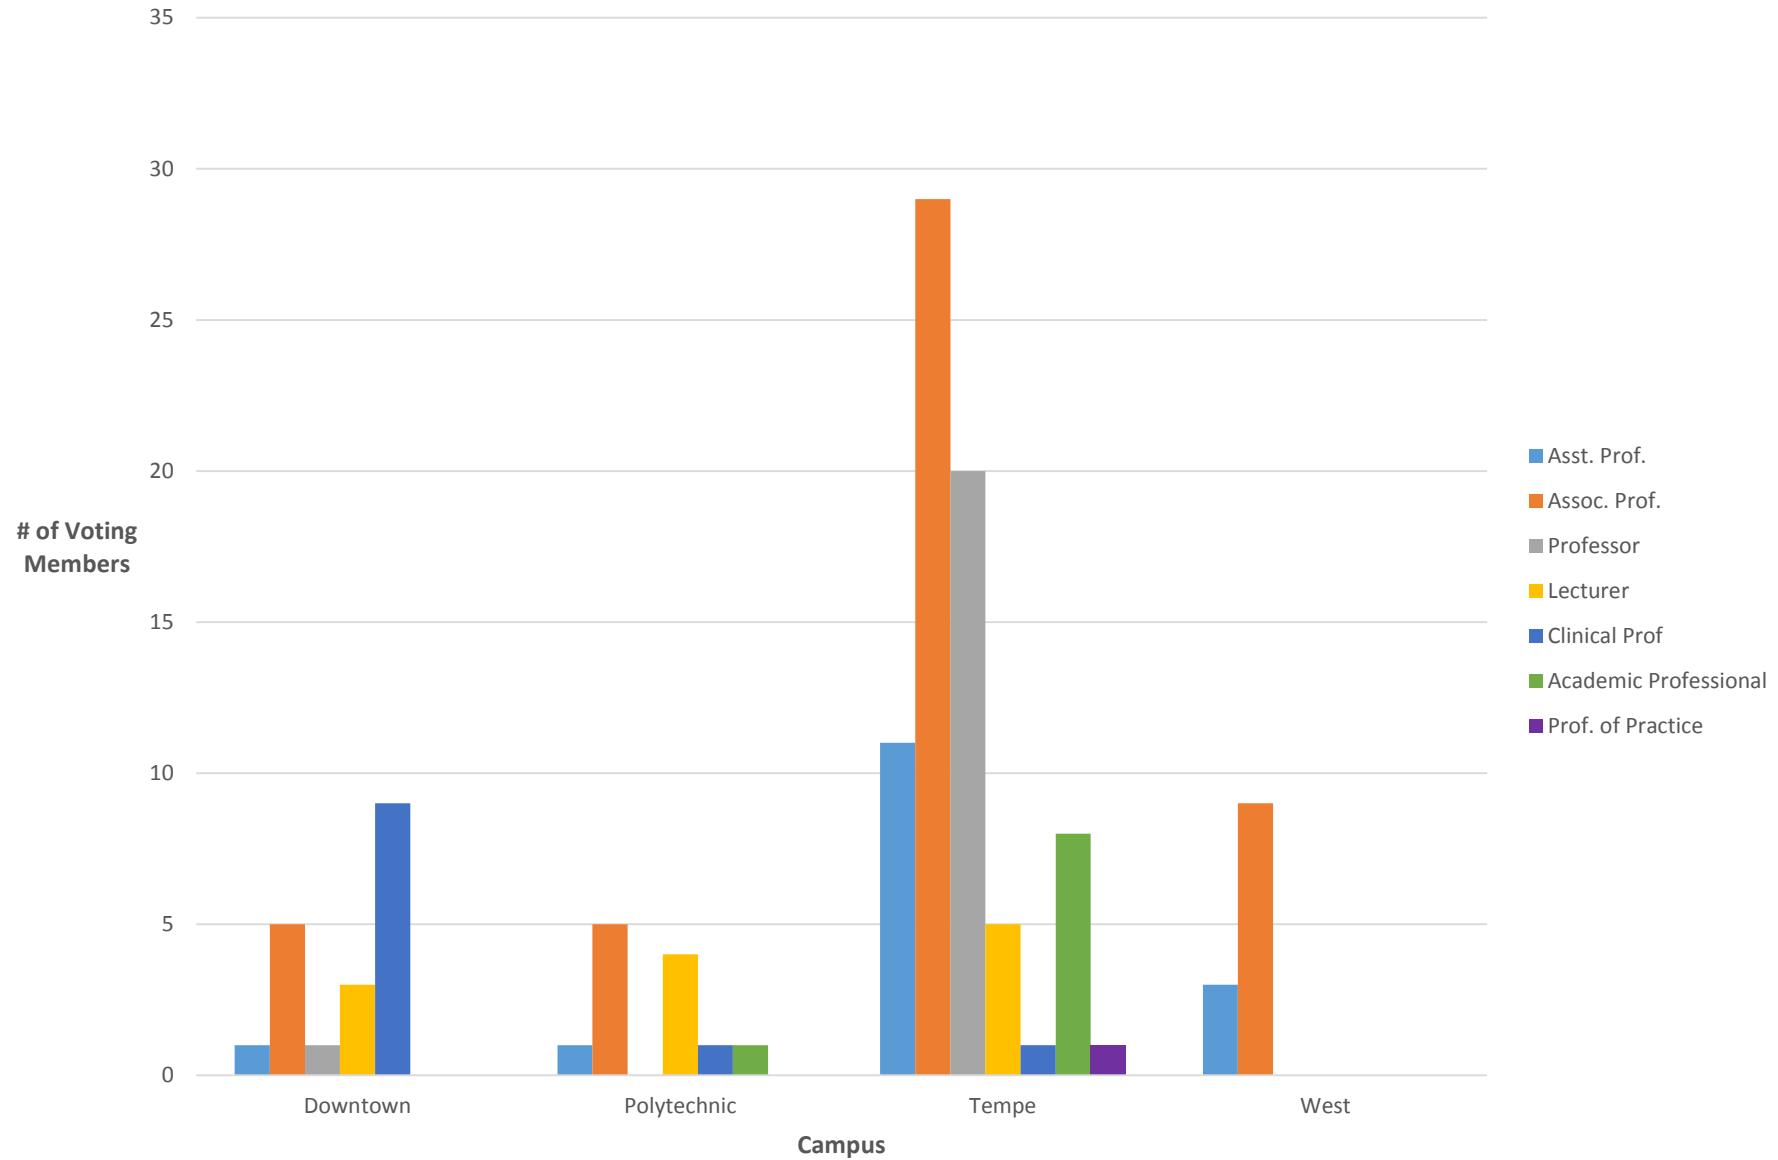

**UAC Members Job Classifications
AY2015-16**

Senate Members Job Classifications by Campus
AY2015-16

**Senate Members Job Title/Classifications by Campus
 AY2015-16**

FY 2015 Total Faculty Headcount*
Female: 46%
Male: 54%