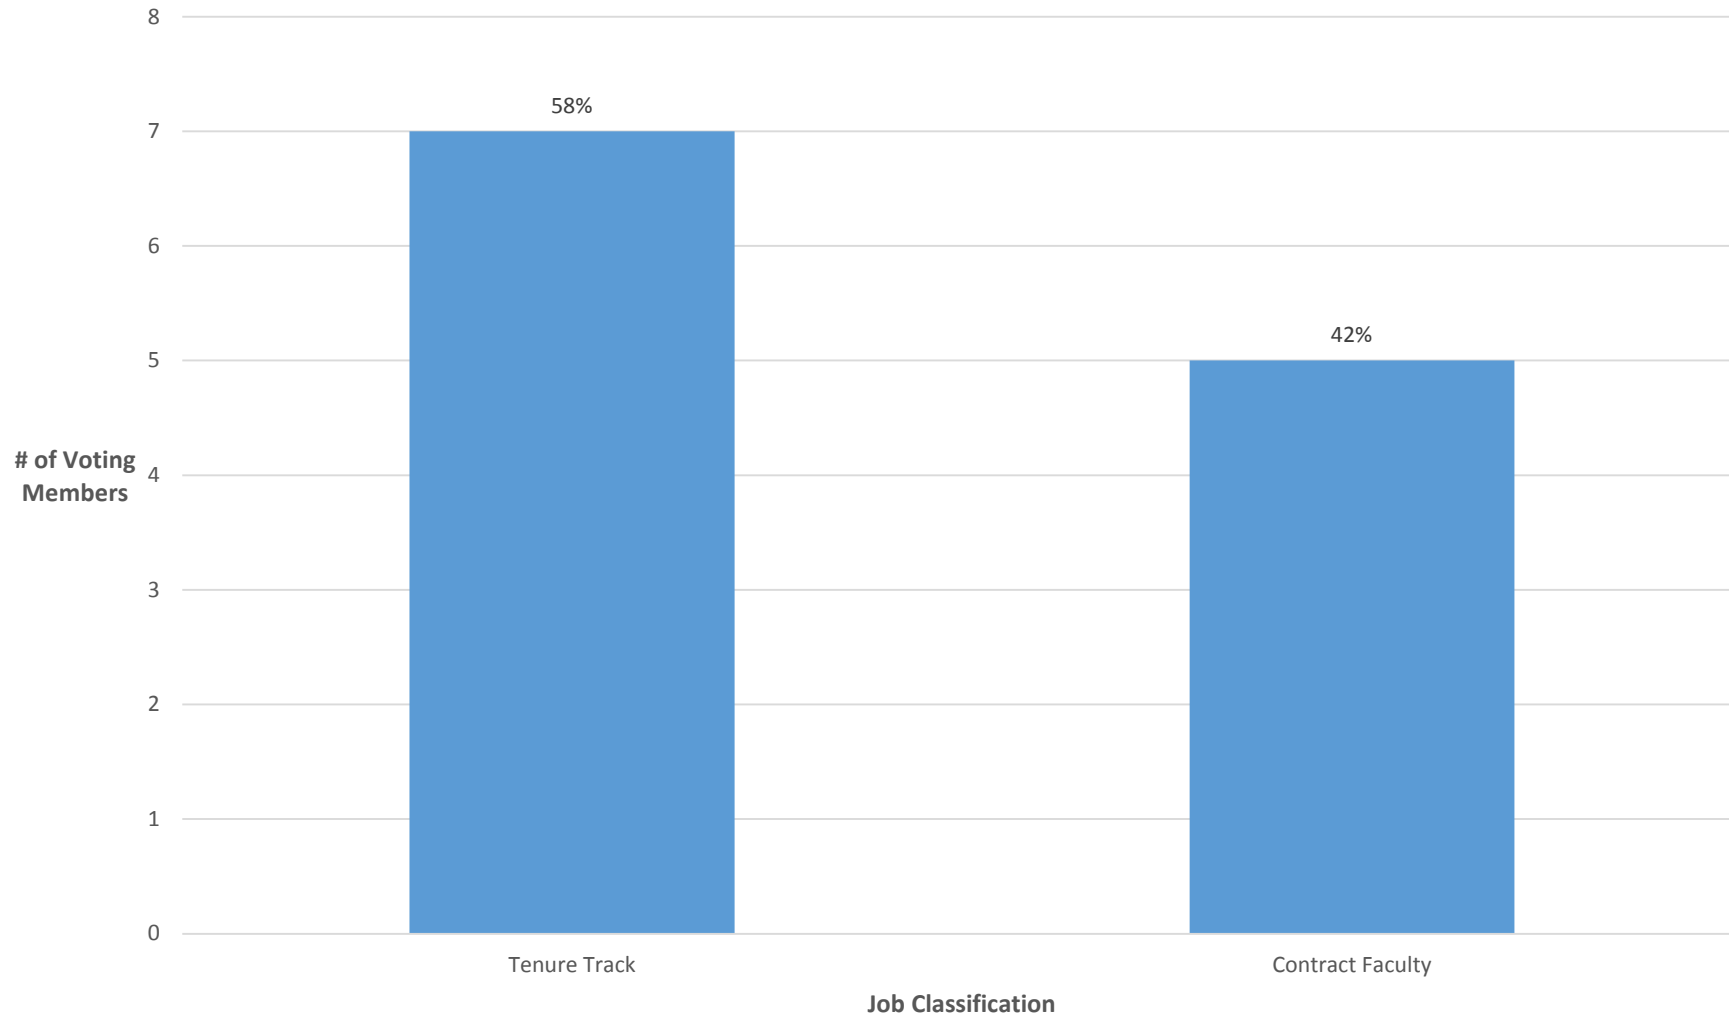

**UAC Members Job Classifications
AY2015-16**

Senate Members Job Classifications by Campus
AY2015-16

**Senate Members Job Title/Classifications by Campus
 AY2015-16**

FY 2015 Total Faculty Headcount*
Female: 46%
Male: 54%