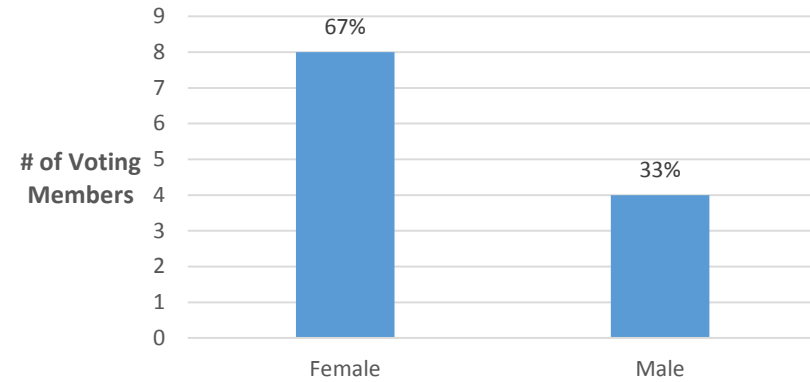

Senate Members by Gender
ALL Campuses Ay 2015-16

*Not including faculty with admin appointments, data from ASU Institutional Analysis

**UAC Members by Gender
AY2015-16**

**Senate Members by Gender
 Downtown Phoenix Campus AY 2015-16**

**Senate Members by Gender
 Polytechnic Campus AY2015-16**

**Senate Members by Gender
 Tempe Campus AY 2015-16**

**Senate Members by Gender
 West Campus AY2015-16**

Senate President Historical Stats

UAC Historical Stats