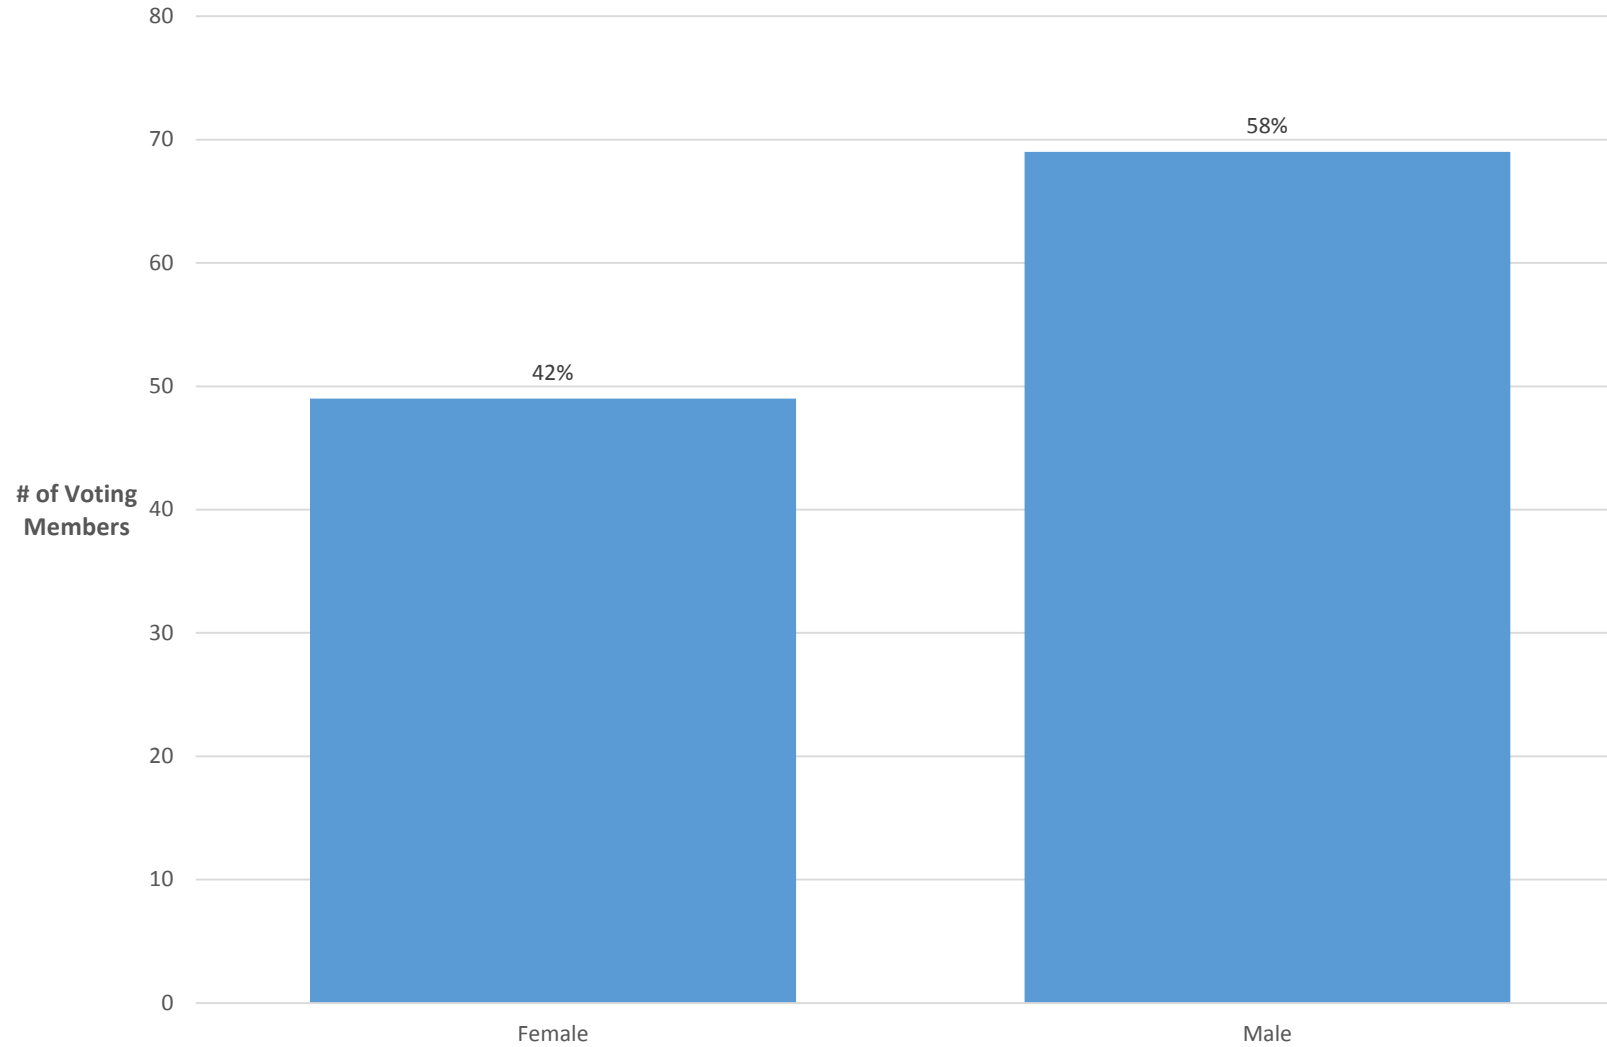

**UAC Members Job Classifications
AY2015-16**

Senate Members Job Classifications by Campus
AY2015-16

**Senate Members Job Title/Classifications by Campus
 AY2015-16**

FY 2015 Total Faculty Headcount*
Female: 46%
Male: 54%

Senate Members by Gender
ALL Campuses Ay 2015-16

*Not including faculty with admin appointments, data from ASU Institutional Analysis

**UAC Members by Gender
AY2015-16**

**Senate Members by Gender
 Downtown Phoenix Campus AY 2015-16**