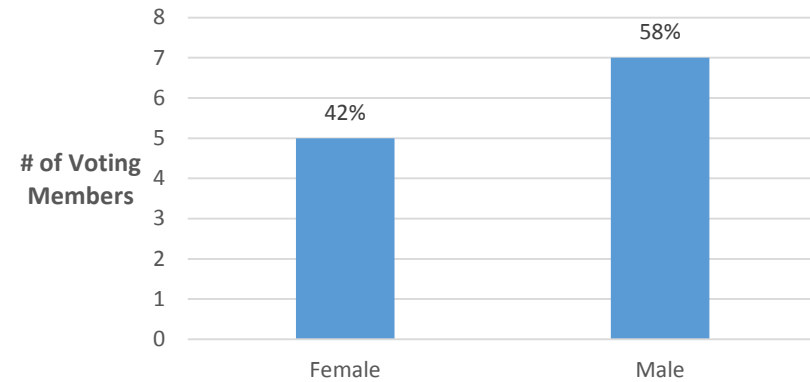

Senate Members by Gender
ALL Campuses Ay 2015-16

*Not including faculty with admin appointments, data from ASU Institutional Analysis

**UAC Members by Gender
AY2015-16**

**Senate Members by Gender
 Downtown Phoenix Campus AY 2015-16**

**Senate Members by Gender
 Polytechnic Campus AY2015-16**

**Senate Members by Gender
 Tempe Campus AY 2015-16**

**Senate Members by Gender
 West Campus AY2015-16**

Senate President Historical Stats

UAC Historical Stats