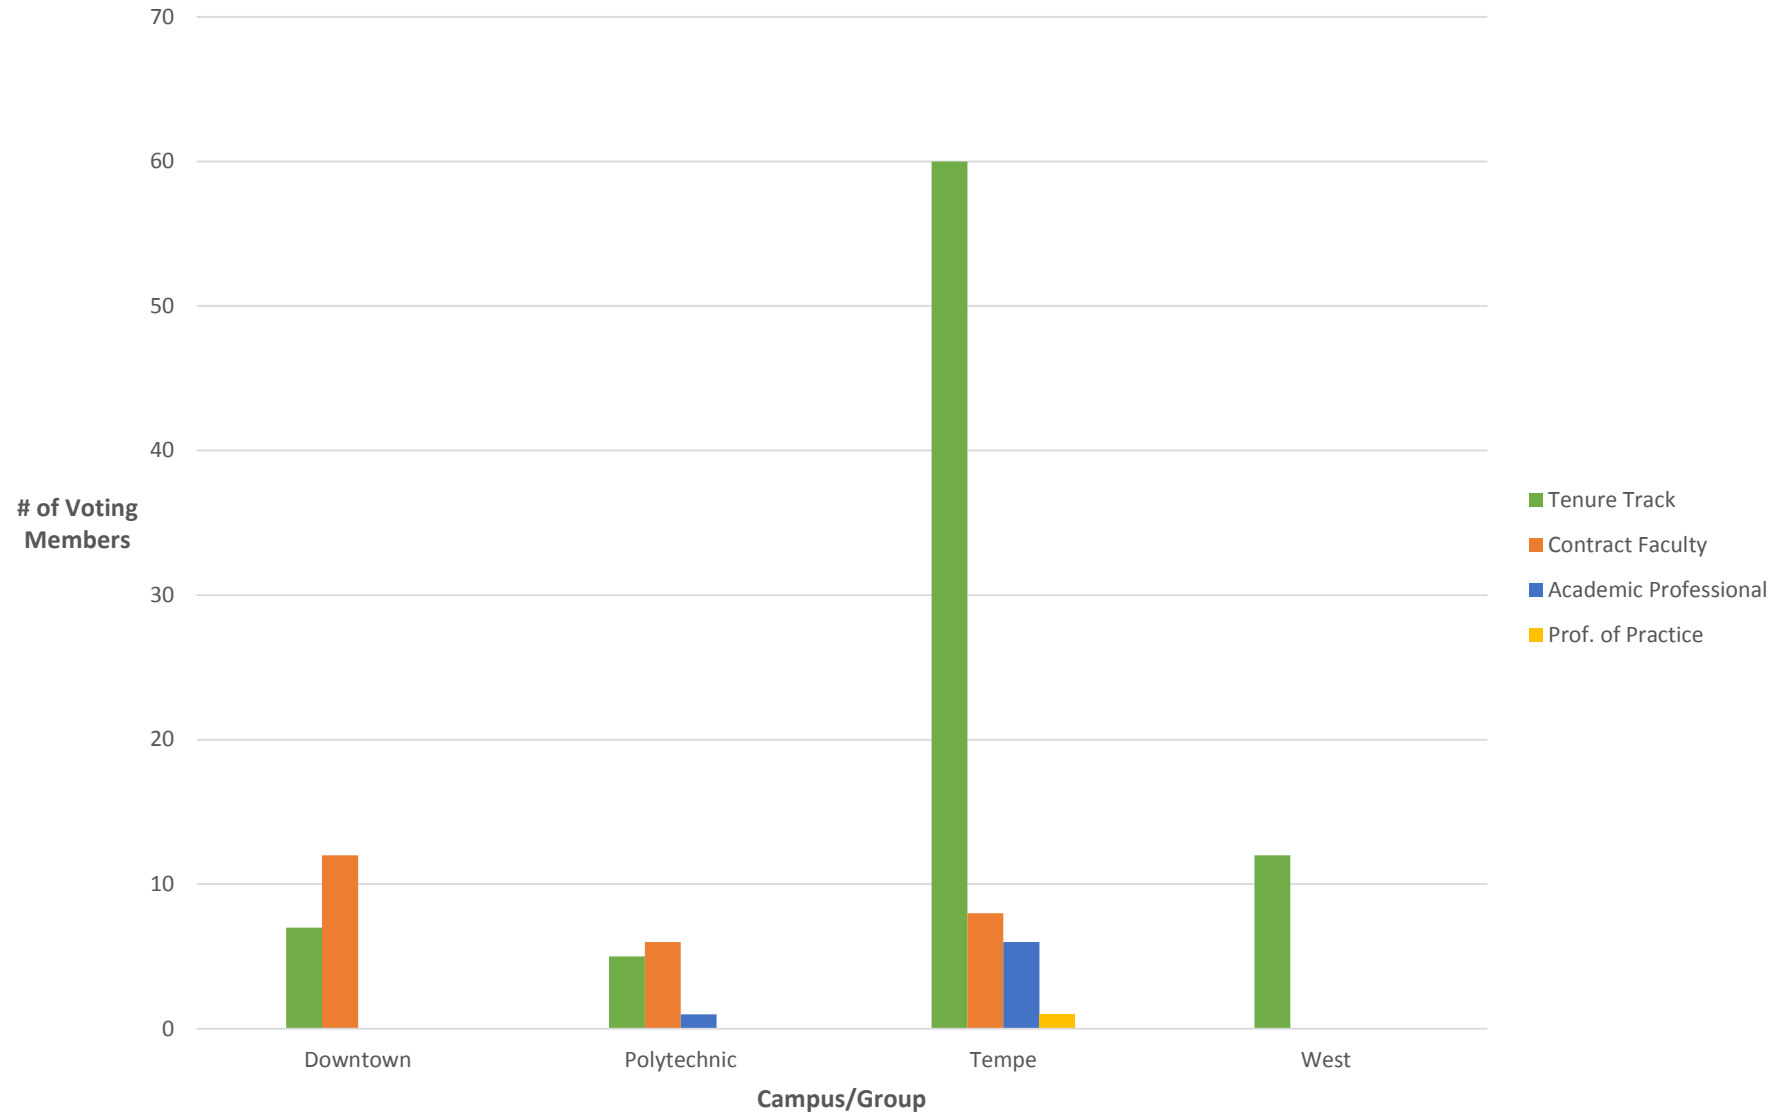

**UAC Members Job Classifications
AY2015-16**

Senate Members Job Classifications by Campus
AY2015-16

**Senate Members Job Title/Classifications by Campus
 AY2015-16**

FY 2015 Total Faculty Headcount*
Female: 46%
Male: 54%