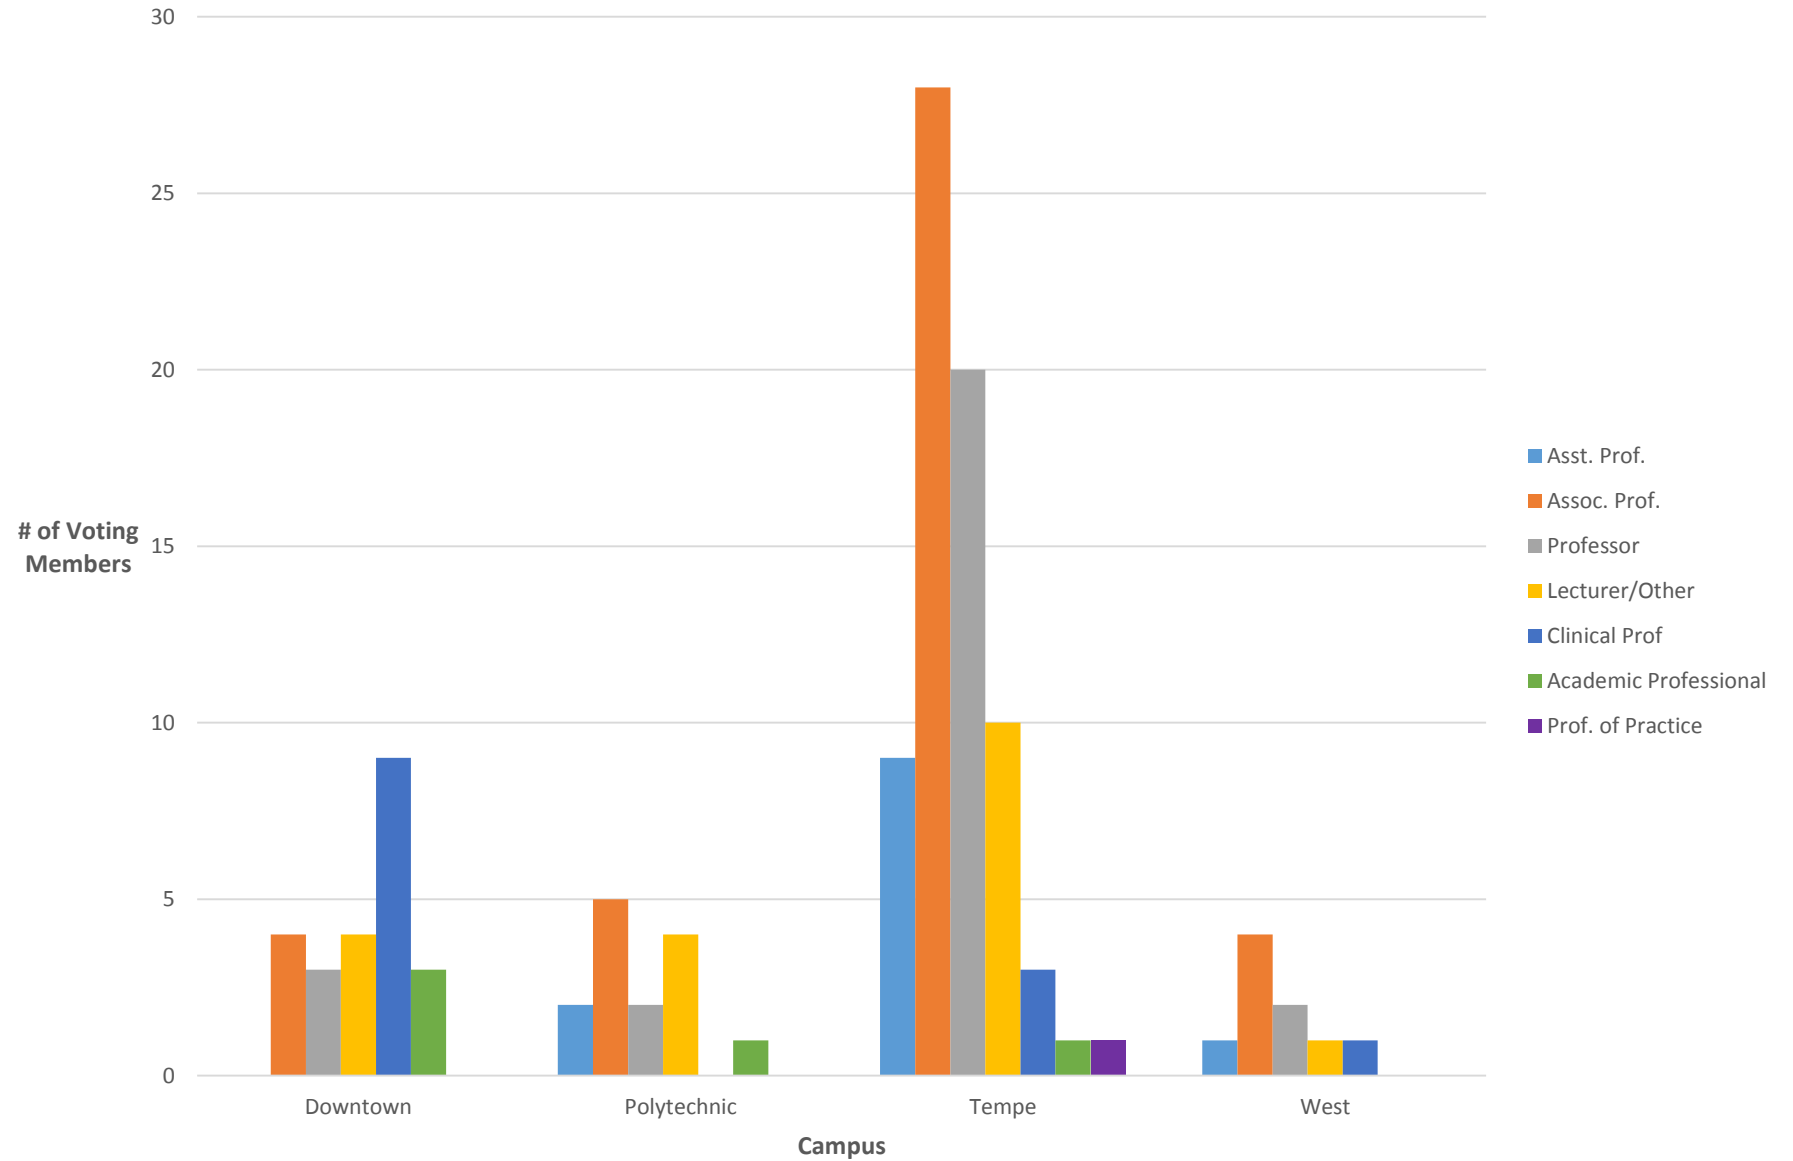

UAC Members Job Classifications
AY 2016-17

Senate Members by Gender ALL Campuses Ay 2016-17

Senate Members Job Classifications by Campus AY2016-17

**Senate Members Job Title/Classifications by Campus
 AY2016-17**

Senate President Historical Stats

**Senate President by Gender
5-Year (AY2012-13 to AY2016-17)**

**Senate President by Gender
15-Year Total (AY 2002-03 to 2016-17)**

UAC Historical Stats

**UAC Tenure/Tenure Track vs NTT
5-Year Total (AY2012-13 to AY2016-17)**