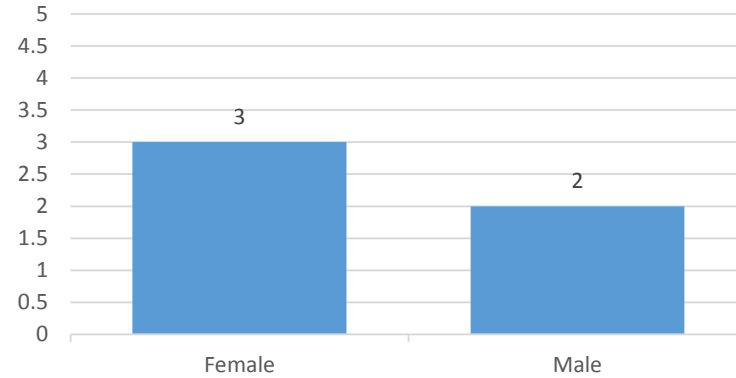

Senate President Historical Stats

**Senate President by Gender
5-Year (AY2012-13 to AY2016-17)**

**Senate President by Gender
15-Year Total (AY 2002-03 to 2016-17)**

UAC Historical Stats

**UAC Tenure/Tenure Track vs NTT
5-Year Total (AY2012-13 to AY2016-17)**