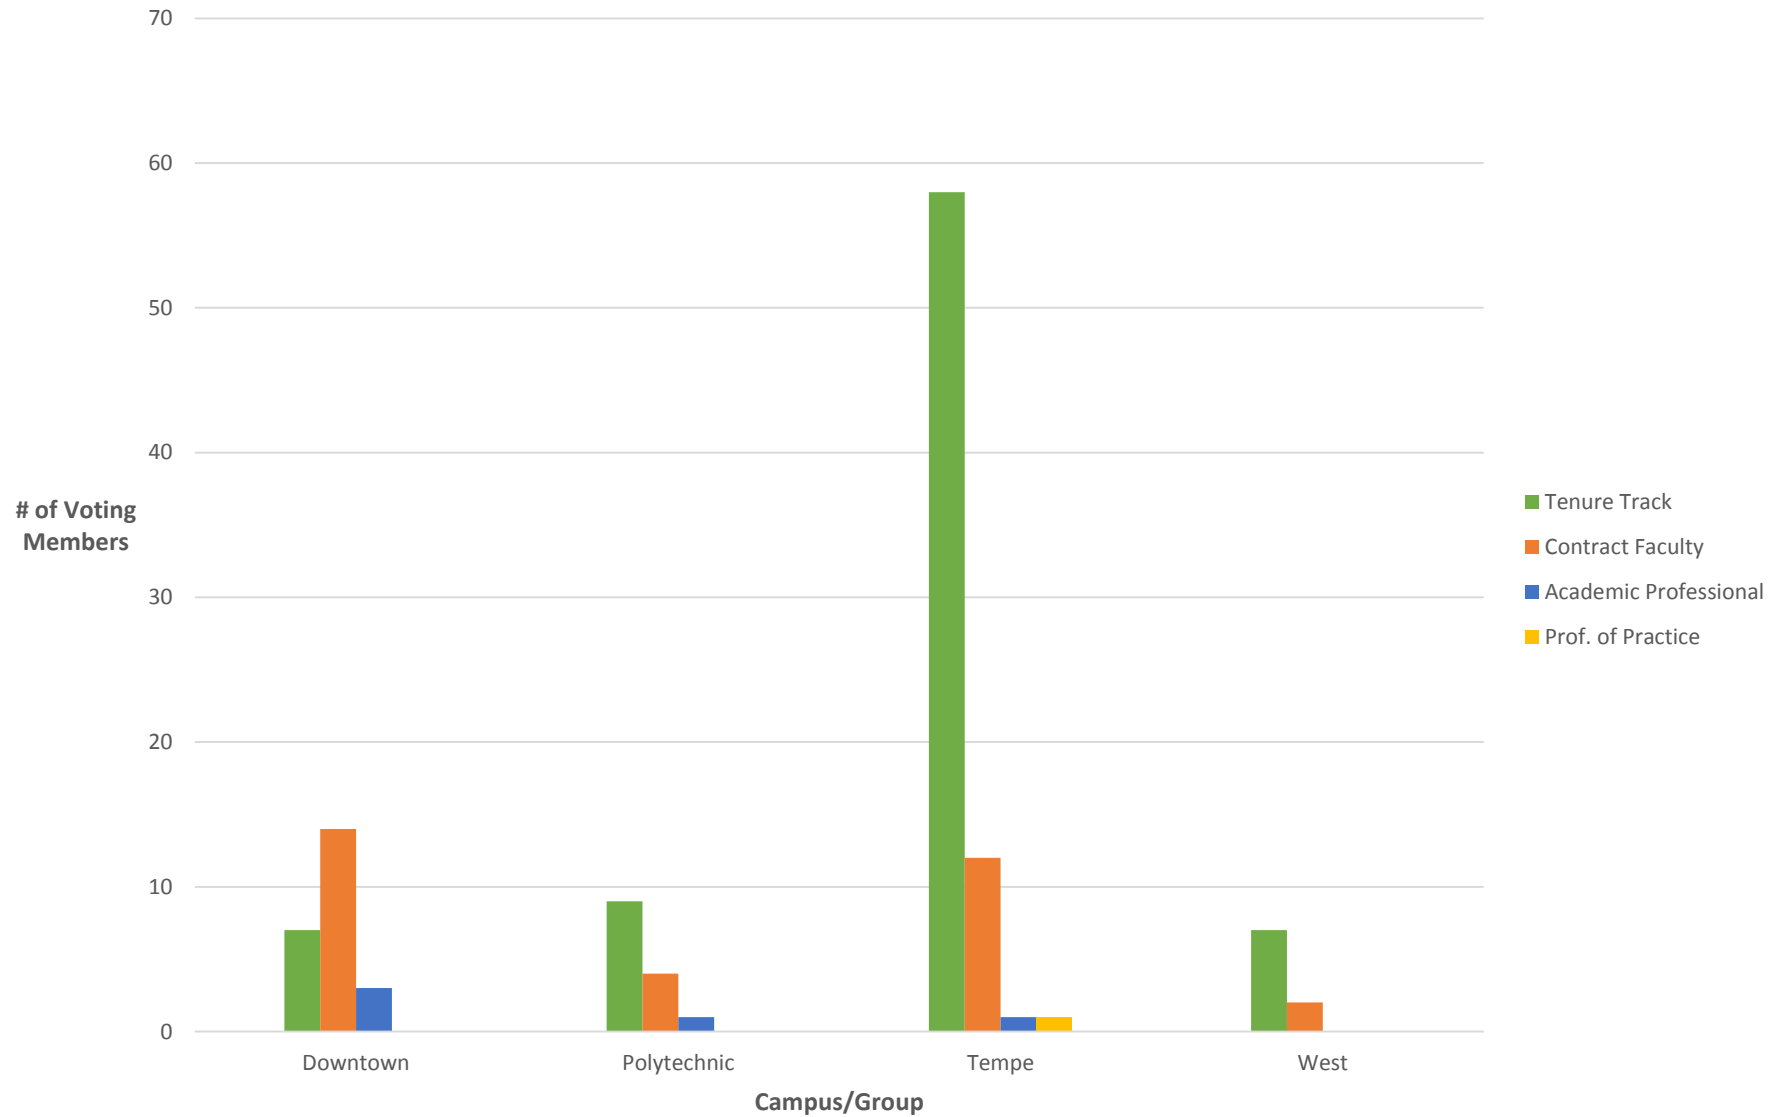

**Senate Members Job Title/Classifications by Campus
AY2016-17**

Senate Members Job Classifications by Campus AY2016-17