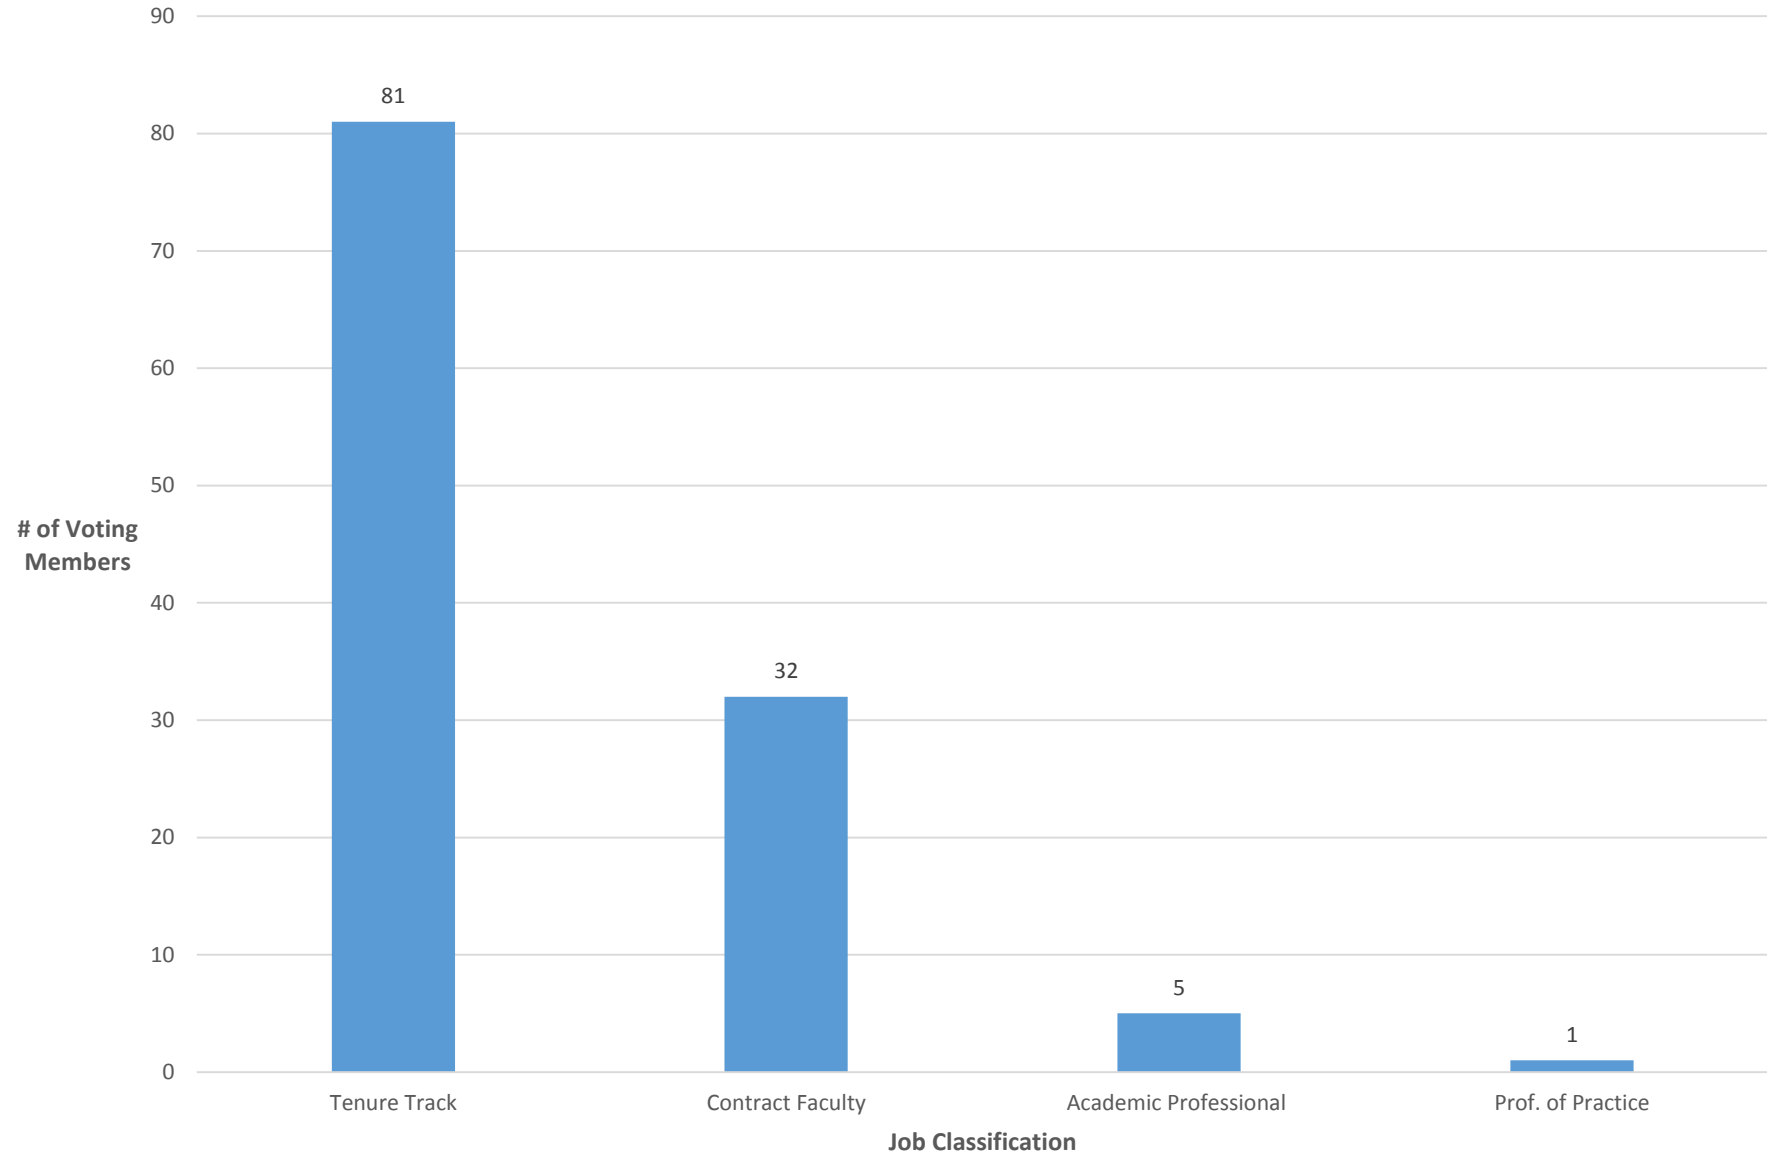

Senate Members Job Classification AY 2016-17

*Not including faculty with admin appointments, data from ASU Institutional Analysis