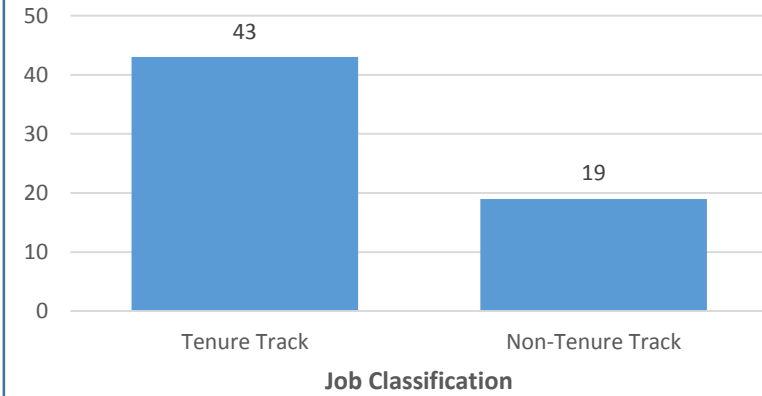

UAC Members Job Classifications
AY 2016-17

Senate Members by Gender ALL Campuses Ay 2016-17

Senate Members Job Classifications by Campus AY2016-17

**Senate Members Job Title/Classifications by Campus
 AY2016-17**

Senate President Historical Stats

**Senate President by Gender
5-Year (AY2012-13 to AY2016-17)**

**Senate President by Gender
15-Year Total (AY 2002-03 to 2016-17)**

UAC Historical Stats

**UAC Tenure/Tenure Track vs NTT
5-Year Total (AY2012-13 to AY2016-17)**

**UAC by Gender
5-Year (AY2012-13 to AY2016-17)**