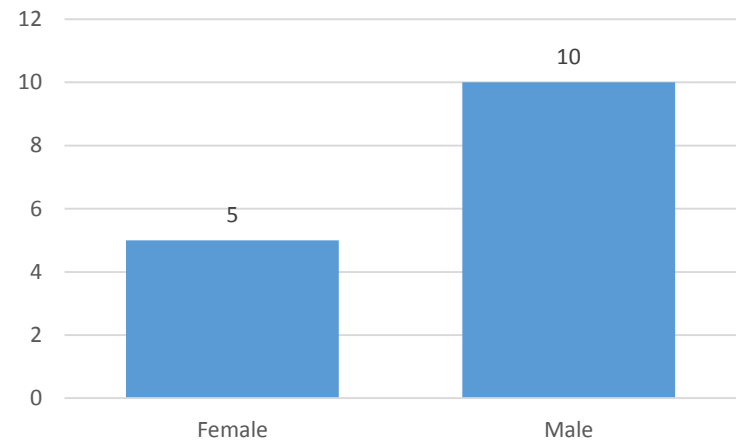

UAC Members Job Classifications
AY 2016-17

Senate Members by Gender ALL Campuses Ay 2016-17

Senate Members Job Classifications by Campus AY2016-17

**Senate Members Job Title/Classifications by Campus
 AY2016-17**

Senate President Historical Stats

**Senate President by Gender
5-Year (AY2012-13 to AY2016-17)**

**Senate President by Gender
15-Year Total (AY 2002-03 to 2016-17)**

UAC Historical Stats

**UAC Tenure/Tenure Track vs NTT
5-Year Total (AY2012-13 to AY2016-17)**