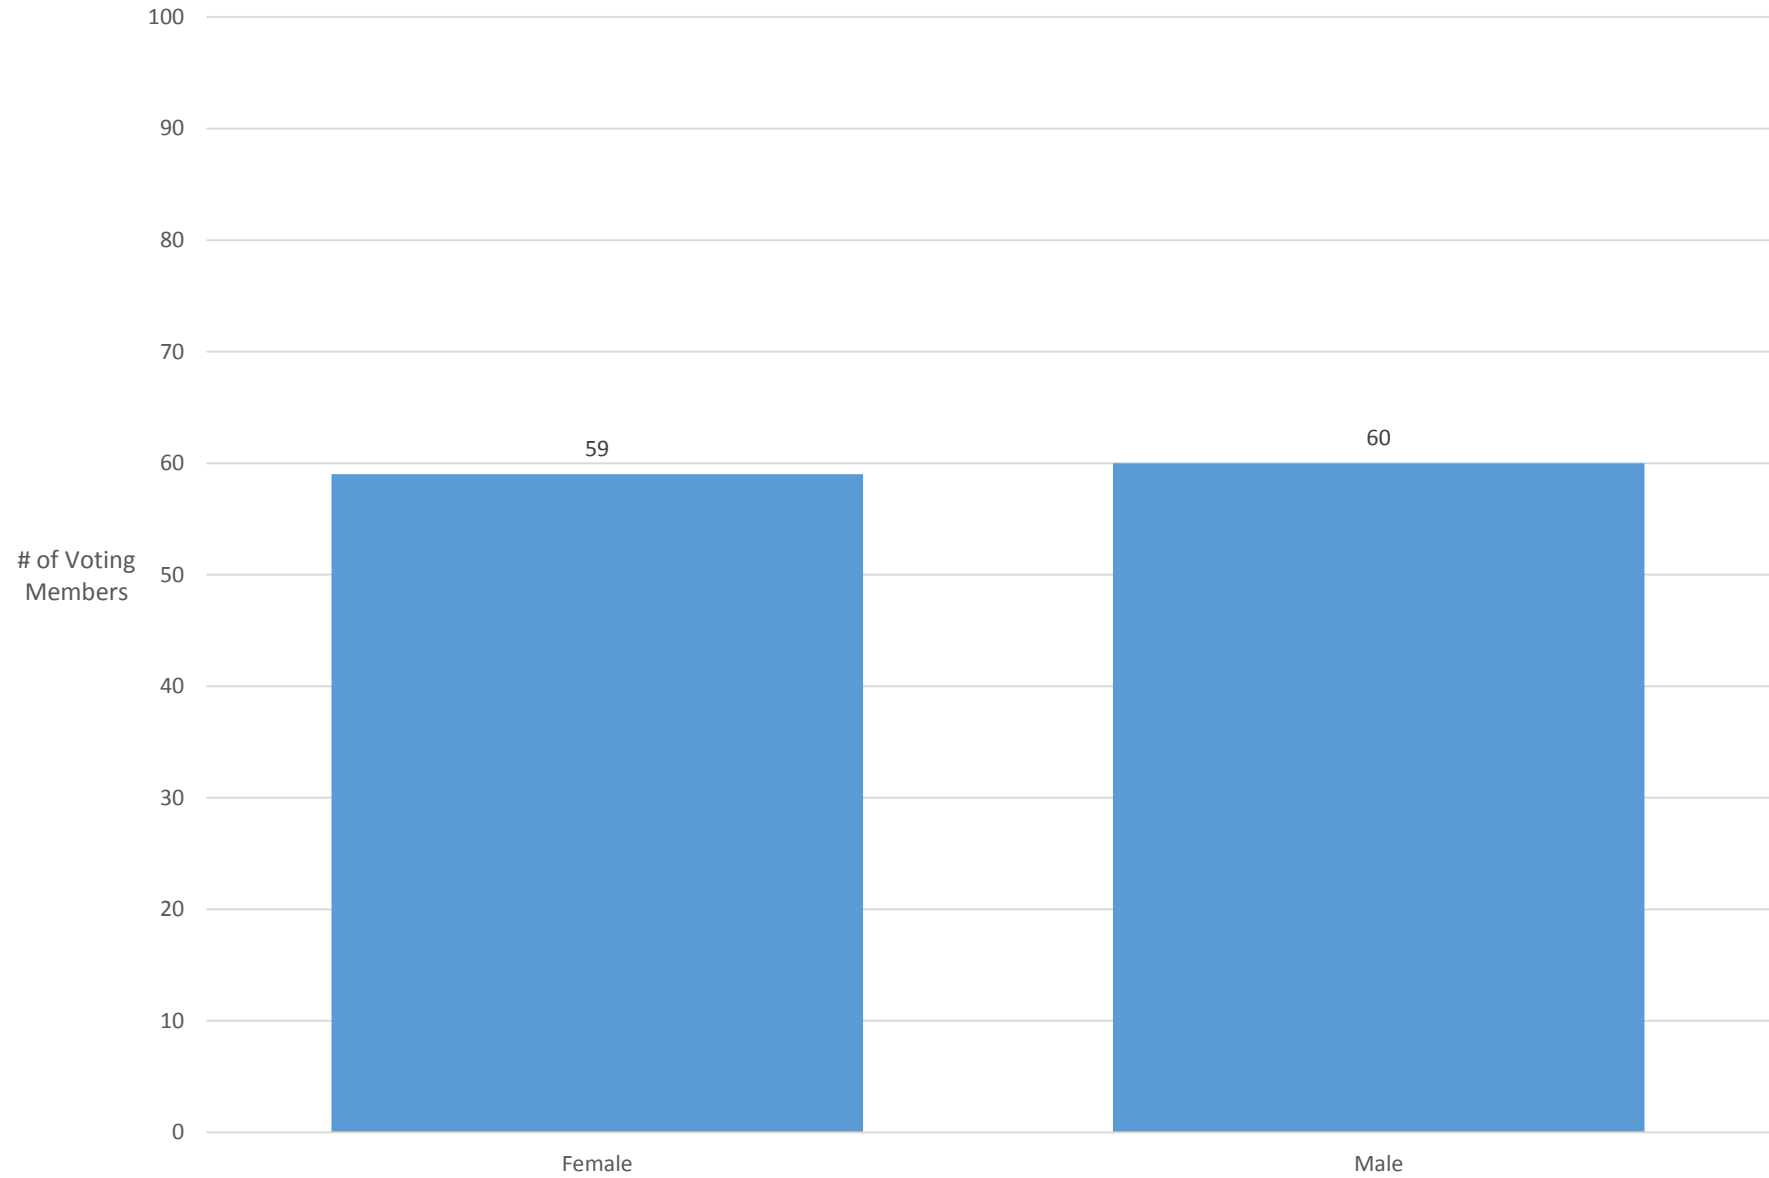

Senate Members by Gender ALL Campuses Ay 2016-17