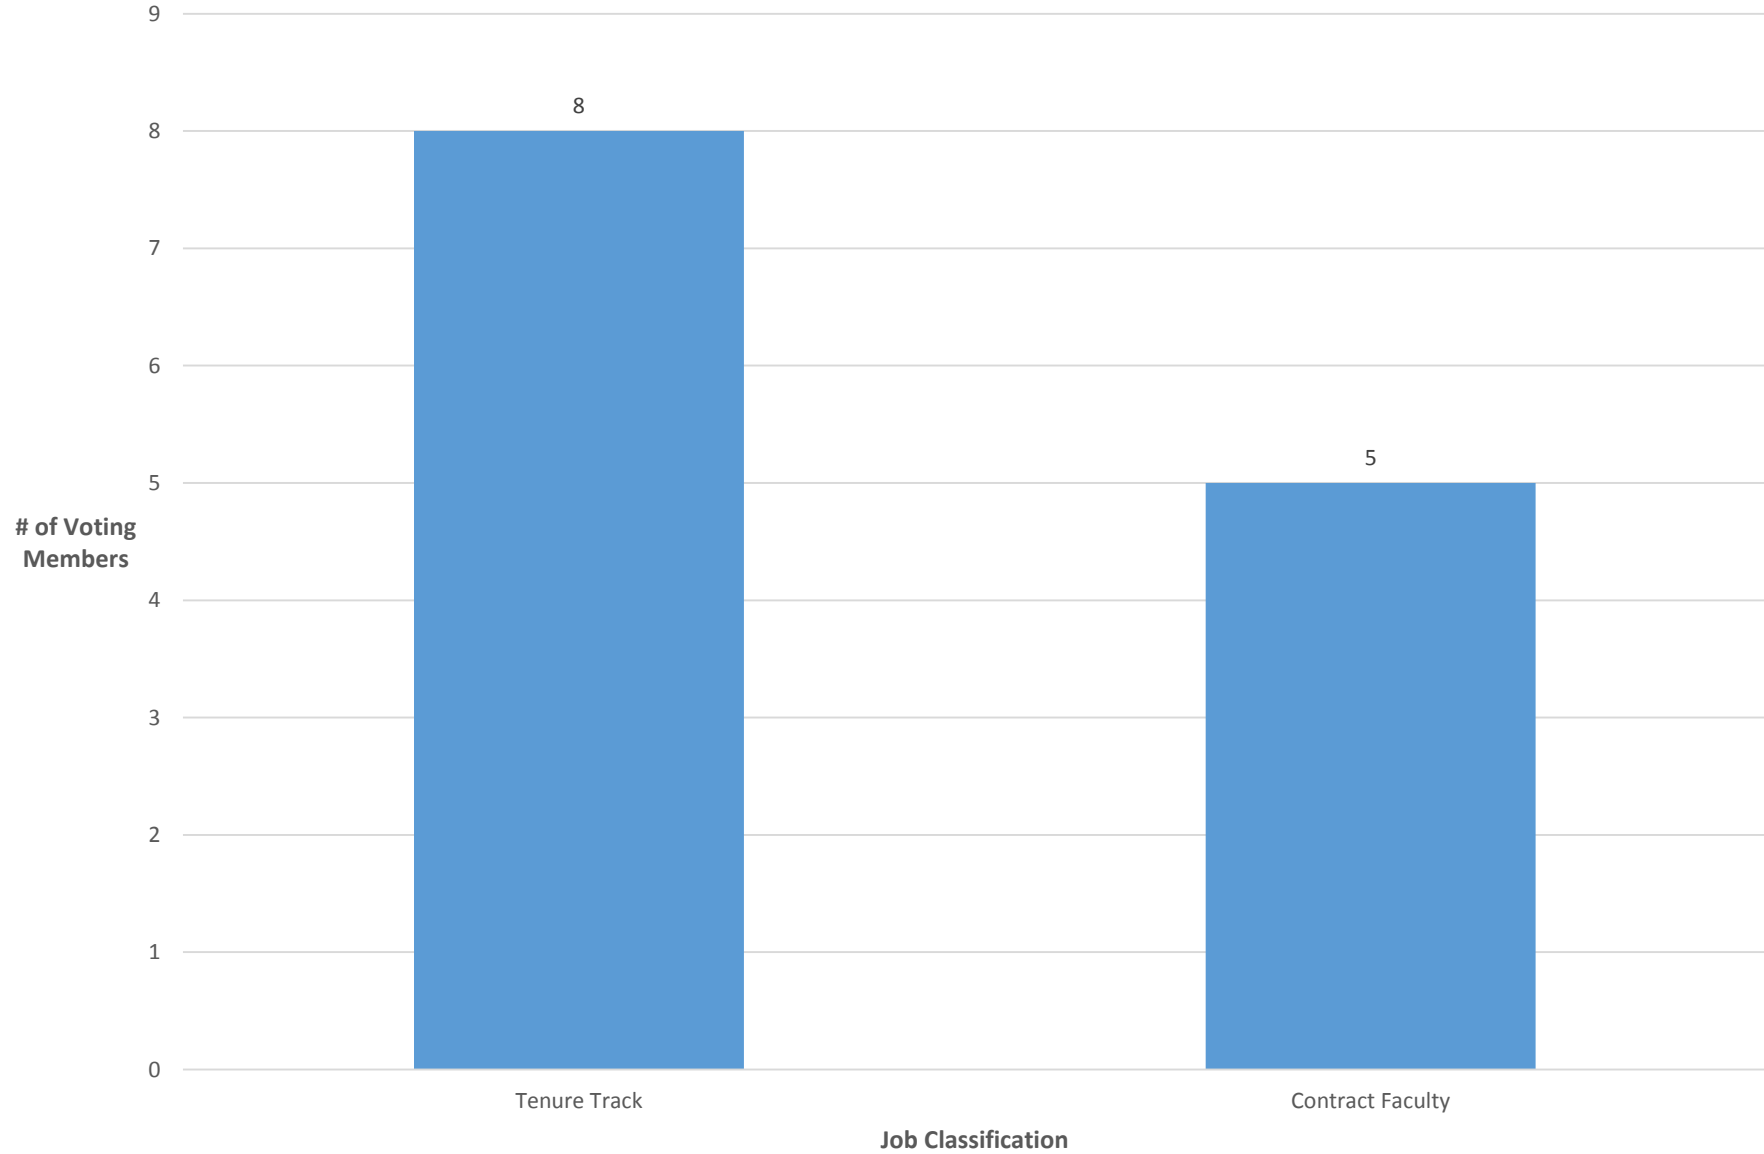

UAC Members Job Classifications
AY 2016-17